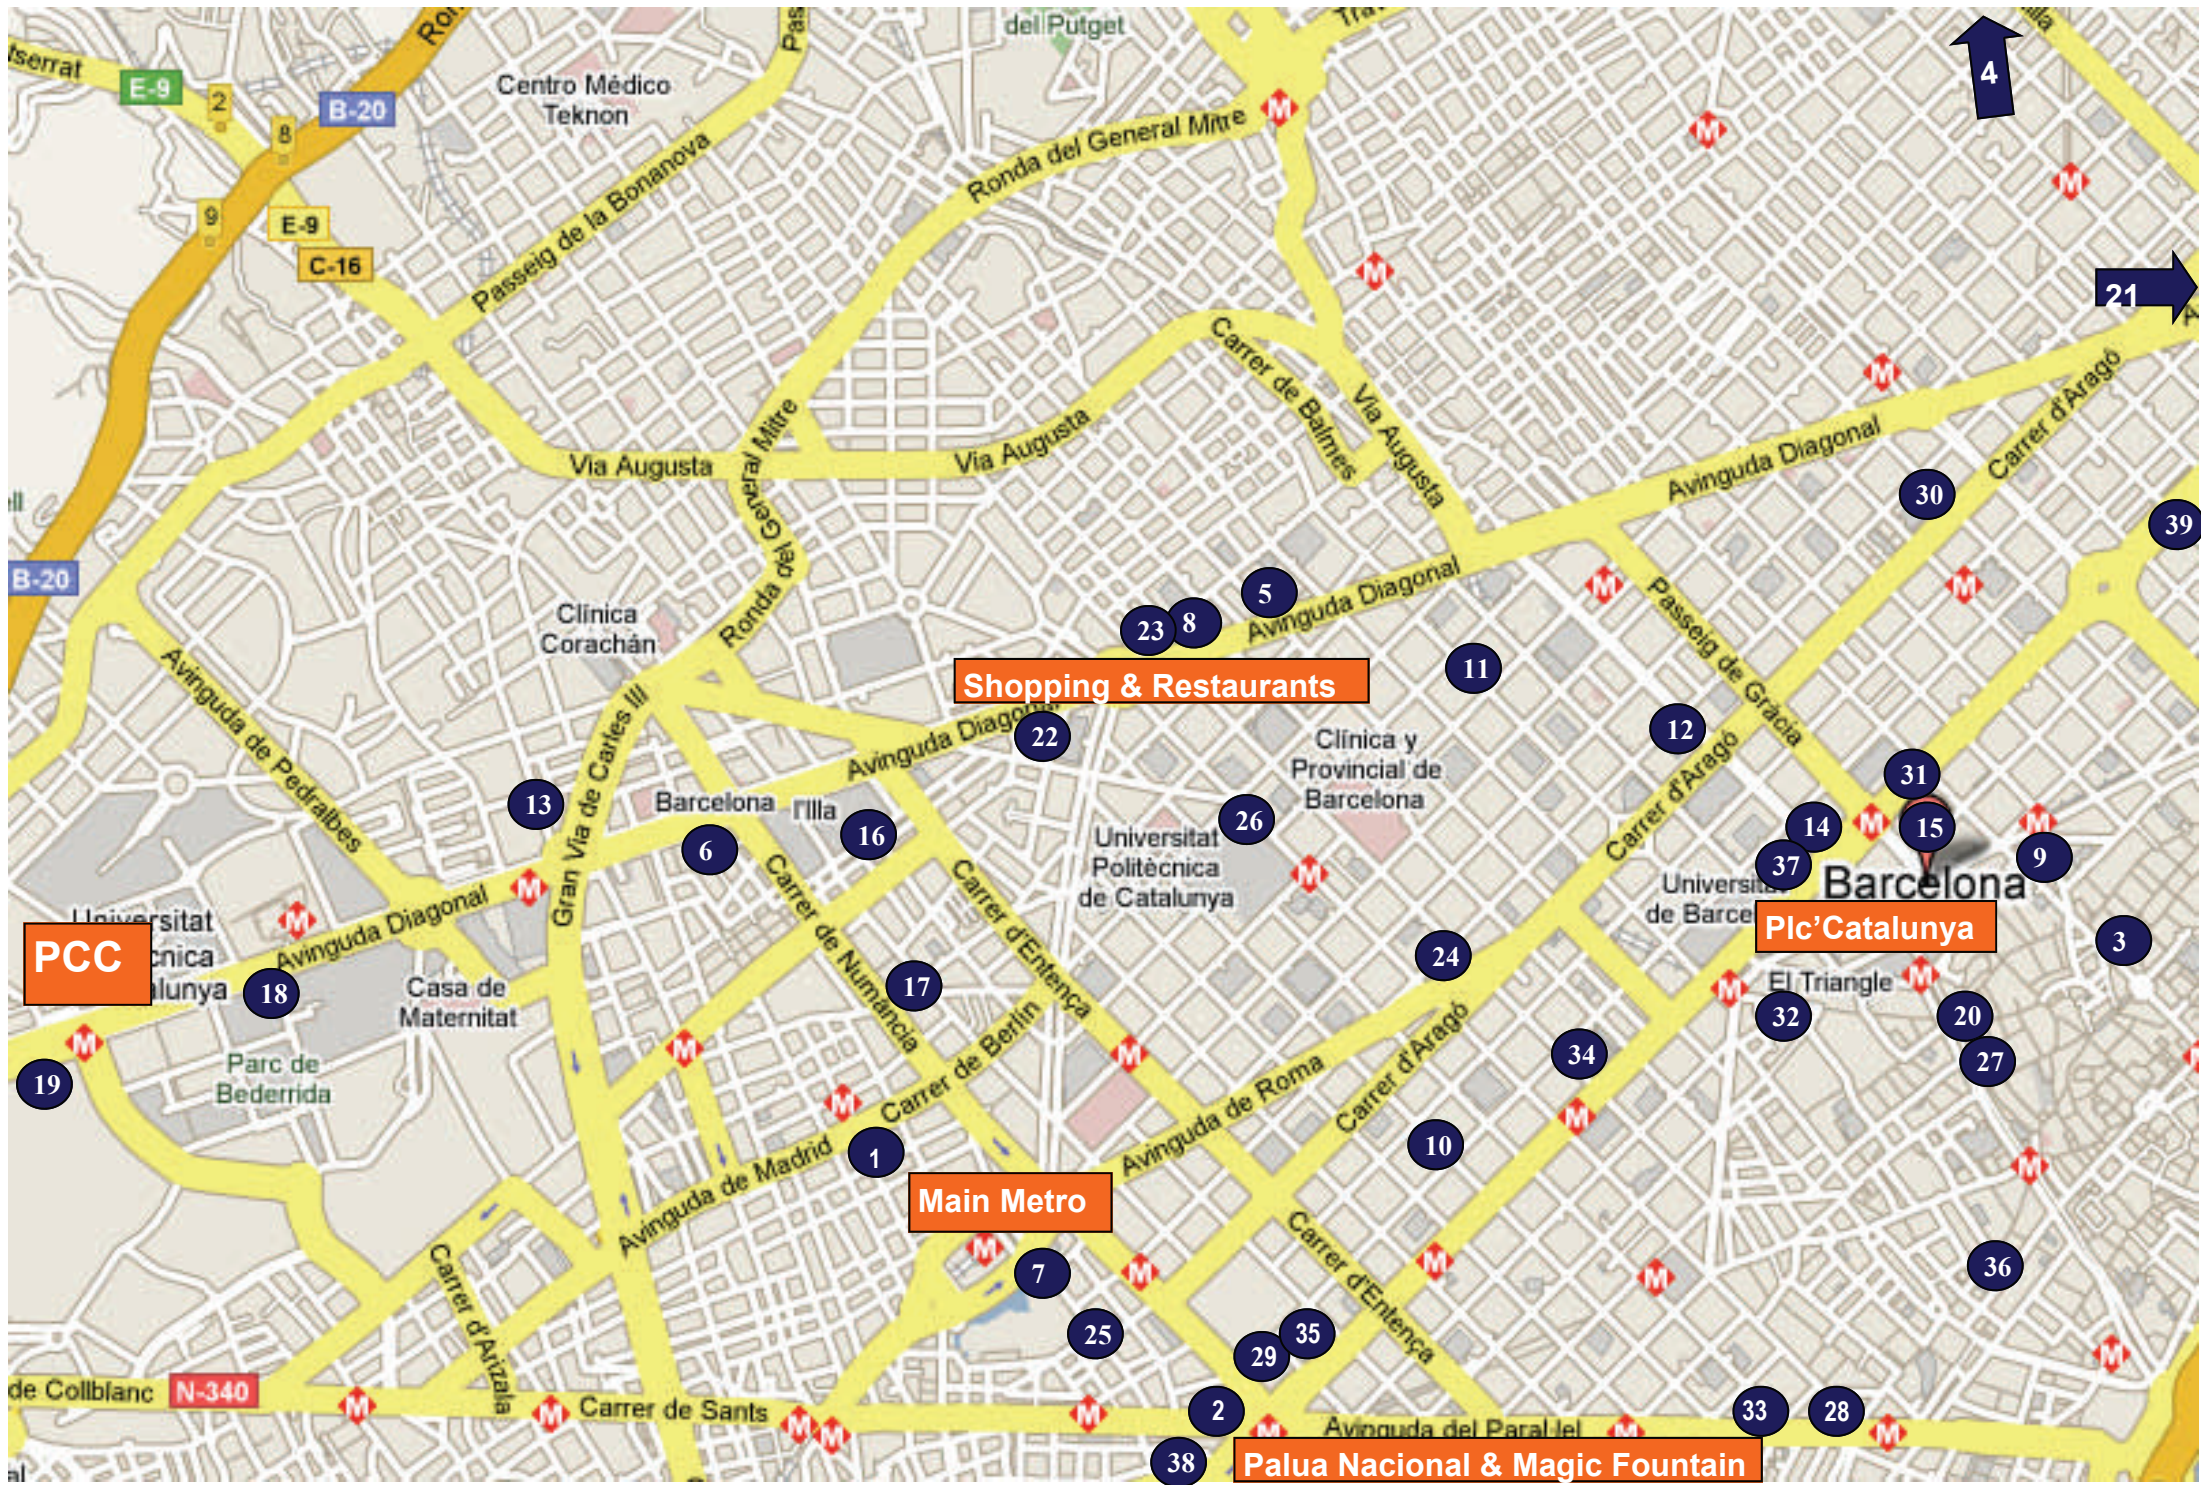

**BARCELONA HOTEL LISTING FOR MAP**

1. Abba Sants ****	Single 137.50/Double 165.00
2. Catalonia Barcelona Plaza ****	Single 171.00/Double 188.00
3. Confortel Almirante ****	Single 173.00/Double 182.00
4. Confortel Bel Art ****	Single 173.00/Double 182.00
5. Hesperia Presidente ****	Single 214.00/Double 258.00
	Superior single 250/double 293.00
6. Hilton Barcelona *****	Single 250.00/Double 285.00
7. Hotel Expo ****	Single 170.00/Double 195.00
8. Hotel Covadonga ***	Single 150.00/Double 176.00
9. Hotel Montblanc ***	Single 153.00/Double 182.00
10. Hotel Open ***	Single 150.00/Double 176.00
11. Hotel Regent ****	Single 180.00/Double 209.00
12. Hotel Taber ***	Single 153.00/Double 182.00
13. Husa Arenas ****	Single 200.00/Double 220.00
14. Husa Barcelona ****	Single 199.00/Double 220.00
15. NH Constanza ****	Single 209.00/Double 225.00
16. NH Numancia ***	Single 123.00/Double 134.00
17. Princess Sofia Gran Hotel *****	Single 235.00/Double 246.00
18. Rey Juan Carlos *****	Single 246.00/Double 284.00
19. Rivoli Ramblas *****	Single 298.00/Double 345.00
20. Silken Diagonal ****	Single 173.00/Double 208.00
21. Sol Melia Barcelona *****	Single 230.05/Double 246.01
22. St Moritz Hotel ****	Single 198.00/Double 225.00
23. Torre Catalunya Gran Hotel ****	Single 195.00/Double 223.00
24. Vincci Arena ****	Single 171.00/Double 188.00
25. Hotel U232 ****	Single 200.00/Double 240.00
26. Hotel BCN Universal ****	Single 200.00/Double 240.00
27. B Hotel Barcelona ****	Single 200.00/Double 240.00
28. Hotel Europark ****	Single 200.00/Double 240.00
29. Hotel Granvia ***	Single 126.00/Double 160.00
30. Hotel Parallel ***	Single 110.00/Double 135.00
31. Hotel Soho ****	Single 200.00/Double 240.00
32. Onix Fira ***	Single 147.00/Double 192.00
33. Onix Liceo ****	Single 196.00/Double 222.00
34. Onix Rambla ***	Single 196.00/Double 221.00
35. Ayre Hotel Gran Via ****	Single 161.00/Double 179.00
36. Ayre Hotel Caspe ****	Single 196.00/Double 179.00