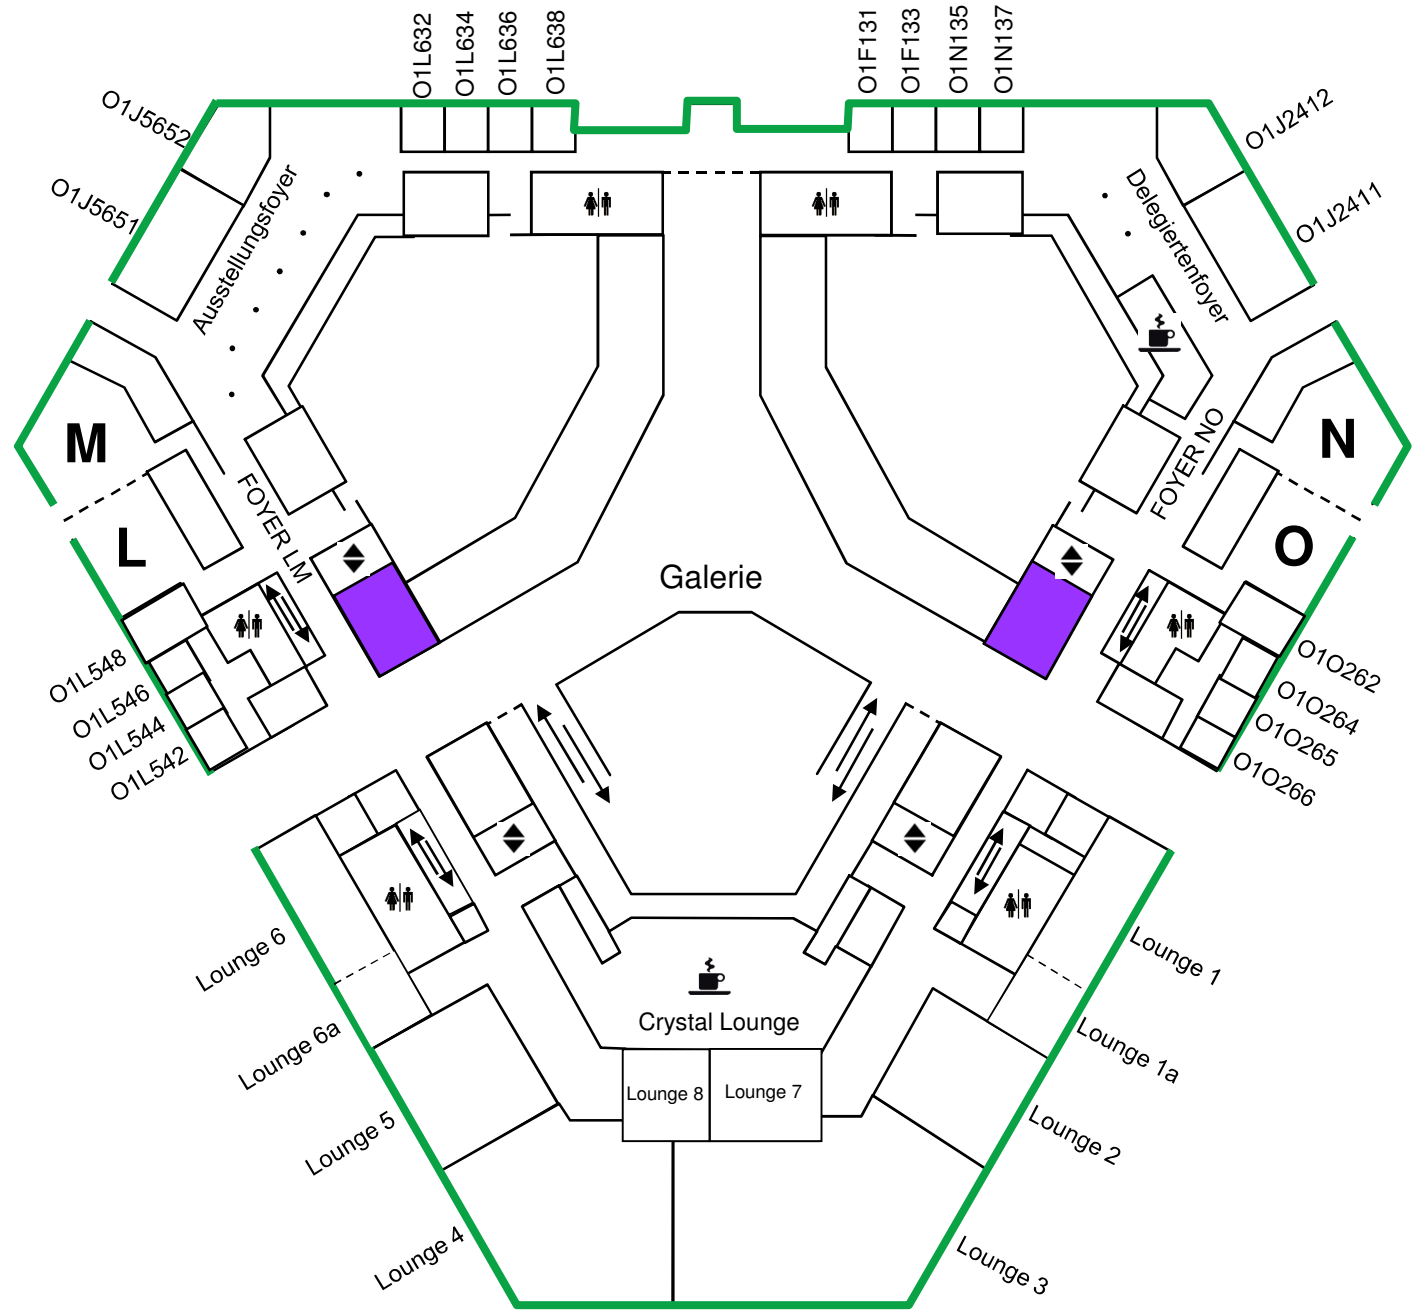

Level

O2

Level

01

Level

OE

Elevator to access from parking area

Haupteingang

Level

U2

Elevator to access from parking area