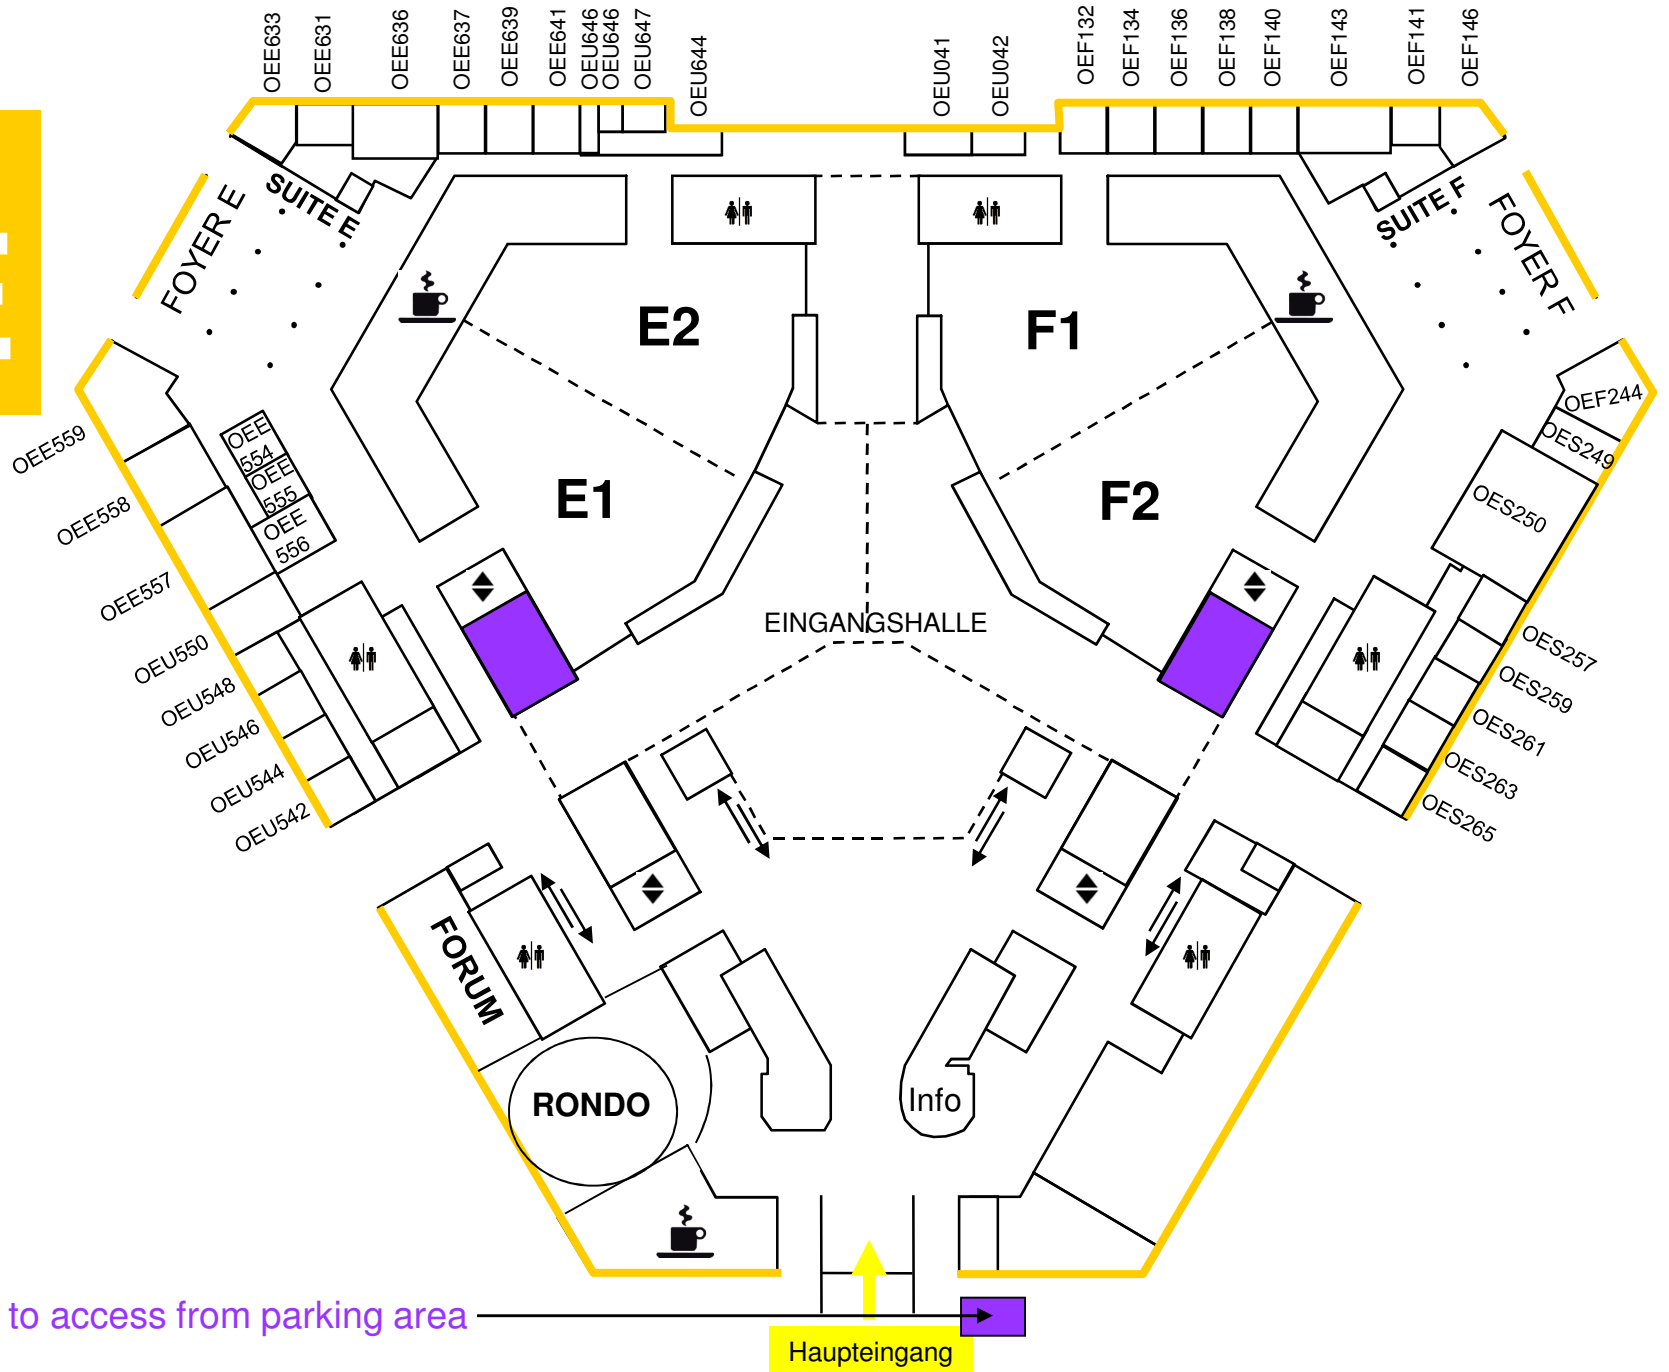

Level

O2

Level

01

Level

OE

Elevator to access from parking area

Haupteingang

Level

U2

Elevator to access from parking area