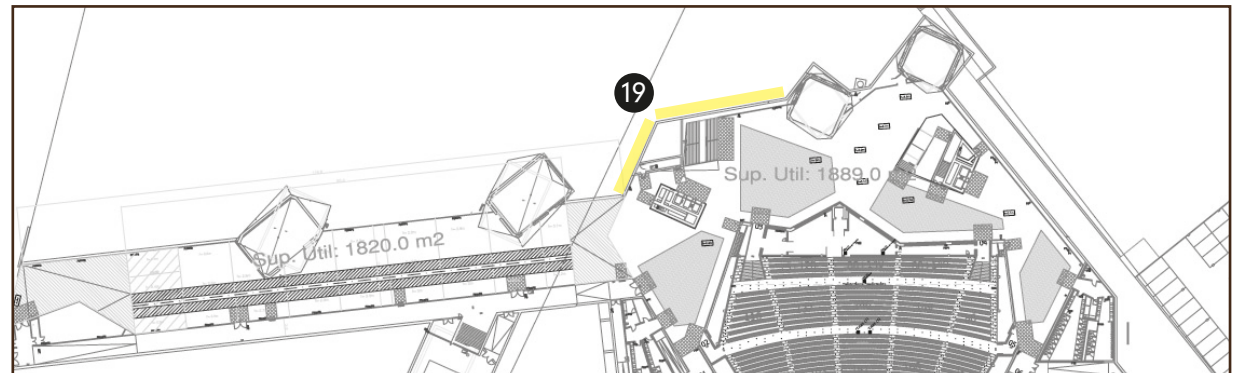

- 6 cm profile between glasses **F** & **G**
- 7,5 cm profile between glasses **G** & **H**
- 15 cm profile between glasses **H** & **H**

17 Vinyls for windows

4 uts of glass 465 x 280 cm (total 1627,5 x 280 cm)

(no signage to be placed on the first half of the first glass)

Examples

Placement

19 Vinyls for windows See diagram below (ask for base template)

Left

Right

Examples

Placement

20 LED Signpost Hotel AC side

Mesh banner 1218 x 416 cm

1218

We recommend not to print any important information on this area

Examples

Placement

21 LED Signpost sea side Mesh banner 1200 x 427 cm

 We recommend not to print any important information on this area