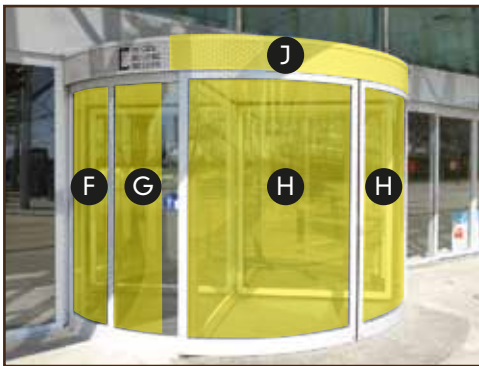

Placement

13 Vinyls for windows

18 uts of glass 245 x 295 cm (5 cm profile between glasses)

245

295

Examples

Placement

14 Vinyls for windows

12 uts of glass 245 x 295 cm (5 cm profile between glasses)

295

245

Examples

Placement

- 15
- 16 Vinyls for windows
See diagram below

Placement

15 16 Vinyls for windows
See diagram below

Glasses

- A** 111 x 222 cm
- B** 107 x 220 cm
- C** 107 x 220 cm
- D** 111 x 222 cm
- E** 43 x 230 cm

Glasses revolving doors

- F** 60 x 201 cm
- G** 63 x 201 cm // Printable Surface 47 x 201 cm
- H** 137 x 201 cm
- I** 156 x 197 cm // Printable Surface 140 x 197 cm
- J** 27 x 285 cm (Forex 2 mm.)

Profiles

- 11 cm profile between glasses **A** & **B**
- 15 cm profile between glasses **B** & **C**
- 11 cm profile between glasses **C** & **D**
- 22,5 cm profile between glasses **D** & **E**

Profiles revolving doors