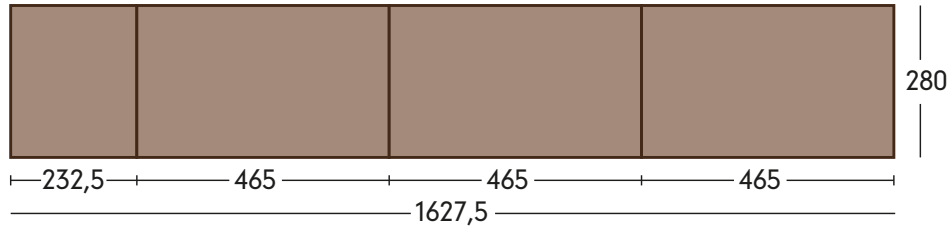

17 Vinyls for windows

4 uts of glass 465 x 280 cm (total 1627,5 x 280 cm)

(no signage to be placed on the first half of the first glass)