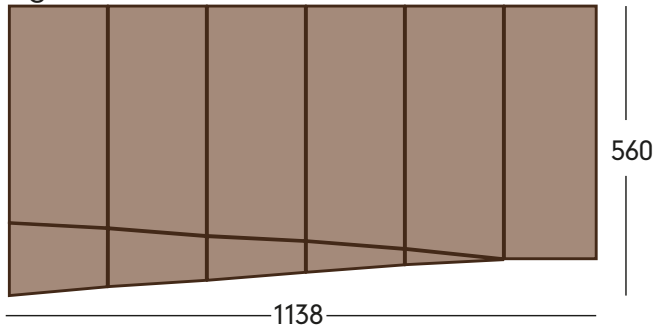

- 6 cm profile between glasses **F** & **G**
- 7,5 cm profile between glasses **G** & **H**
- 15 cm profile between glasses **H** & **H**

17 Vinyls for windows

4 uts of glass 465 x 280 cm (total 1627,5 x 280 cm)

(no signage to be placed on the first half of the first glass)

Examples

Placement

19 Vinyls for windows See diagram below (ask for base template)

Left

Right

Examples

Placement