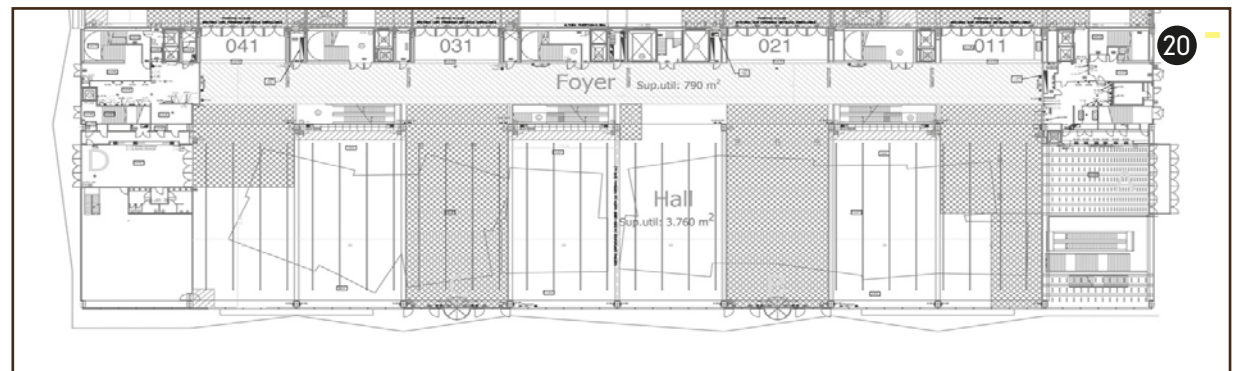

- 6 cm profile between glasses **F** & **G**
- 7,5 cm profile between glasses **G** & **H**
- 15 cm profile between glasses **H** & **H**

17 Vinyls for windows

4 uts of glass 465 x 280 cm (total 1627,5 x 280 cm)

(no signage to be placed on the first half of the first glass)

Examples

Placement

19 Vinyls for windows See diagram below (ask for base template)

Left

Right

Examples

Placement

20 LED Signpost Hotel AC side

Mesh banner 1218 x 416 cm

1218

We recommend not to print any important information on this area

Examples

Placement

21 LED Signpost sea side Mesh banner 1200 x 427 cm

 We recommend not to print any important information on this area

Examples

Placement