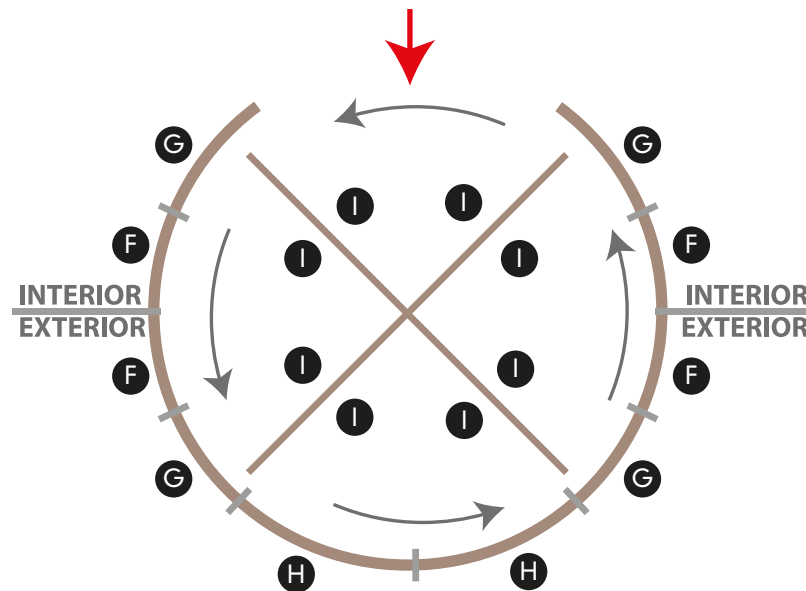

Glasses

- A** 111 x 222 cm
- B** 107 x 220 cm
- C** 107 x 220 cm
- D** 111 x 222 cm
- E** 43 x 230 cm

Glasses revolving doors

- F** 60 x 201 cm
- G** 63 x 201 cm // Printable Surface 47 x 201 cm
- H** 137 x 201 cm
- I** 156 x 197 cm // Printable Surface 140 x 197 cm
- J** 27 x 285 cm (Forex 2 mm.)

Profiles

- 11 cm profile between glasses **A** & **B**
- 15 cm profile between glasses **B** & **C**
- 11 cm profile between glasses **C** & **D**
- 22,5 cm profile between glasses **D** & **E**

Profiles revolving doors

- 6 cm profile between glasses **F** & **G**
- 7,5 cm profile between glasses **G** & **H**
- 15 cm profile between glasses **H** & **H**

17 Vinyls for windows

4 uts of glass 465 x 280 cm (total 1627,5 x 280 cm)