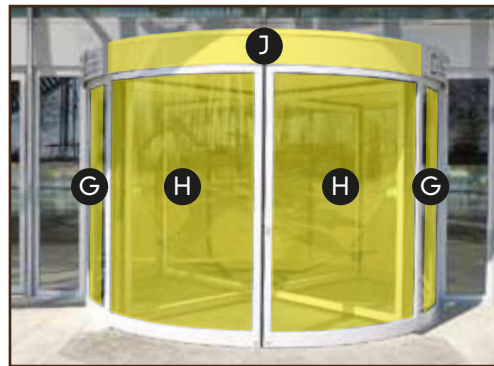

Placement

13 Vinyls for windows

18 uts of glass 245 x 295 cm (5 cm profile between glasses)

245

295

Examples

Placement

14 Vinyls for windows

12 uts of glass 245 x 295 cm (5 cm profile between glasses)

295

245

Examples

Placement

- 15
- 16 Vinyls for windows
See diagram below

Placement

15 16 Vinyls for windows
See diagram below

Glasses

- A** 111 x 222 cm
- B** 107 x 220 cm
- C** 107 x 220 cm
- D** 111 x 222 cm
- E** 43 x 230 cm

Glasses revolving doors

- F** 60 x 201 cm
- G** 63 x 201 cm // Printable Surface 47 x 201 cm
- H** 137 x 201 cm
- I** 156 x 197 cm // Printable Surface 140 x 197 cm
- J** 27 x 285 cm (Forex 2 mm.)

Profiles

- 11 cm profile between glasses **A** & **B**
- 15 cm profile between glasses **B** & **C**
- 11 cm profile between glasses **C** & **D**
- 22,5 cm profile between glasses **D** & **E**

Profiles revolving doors