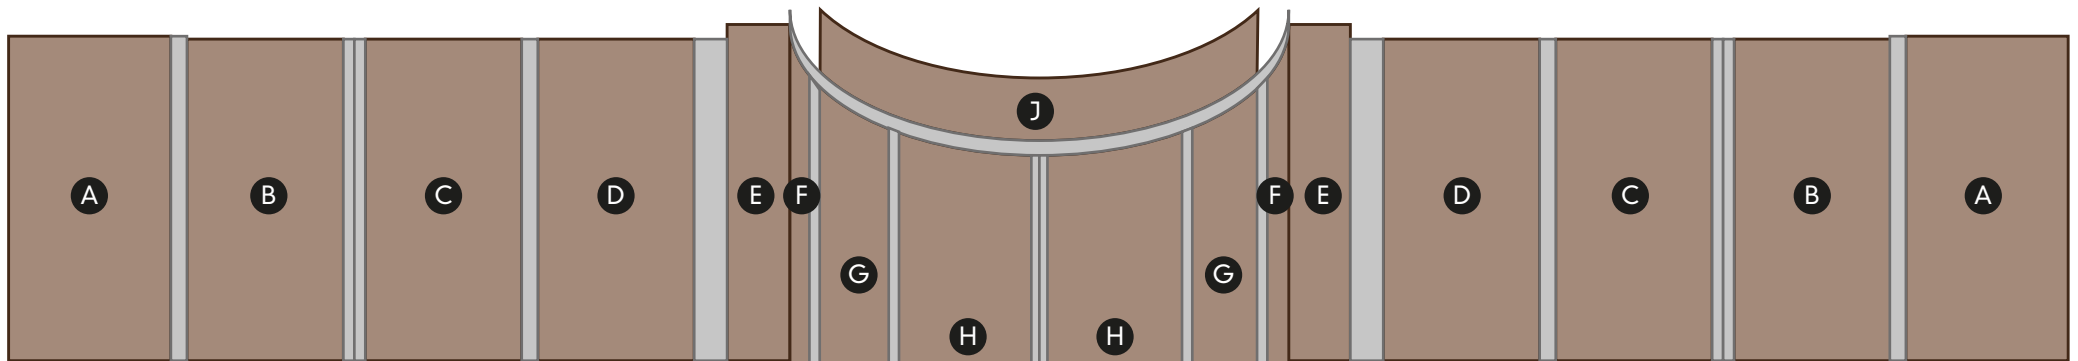

12 uts of glass 245 x 295 cm (5 cm profile between glasses)

295

245

Examples

Placement

- 15
- 16 Vinyls for windows
See diagram below

Placement

15 16 Vinyls for windows
See diagram below

Glasses

- A** 111 x 222 cm
- B** 107 x 220 cm
- C** 107 x 220 cm
- D** 111 x 222 cm
- E** 43 x 230 cm

Glasses revolving doors

- F** 60 x 201 cm
- G** 63 x 201 cm // Printable Surface 47 x 201 cm
- H** 137 x 201 cm
- I** 156 x 197 cm // Printable Surface 140 x 197 cm
- J** 27 x 285 cm (Forex 2 mm.)

Profiles

- 11 cm profile between glasses **A** & **B**
- 15 cm profile between glasses **B** & **C**
- 11 cm profile between glasses **C** & **D**
- 22,5 cm profile between glasses **D** & **E**

Profiles revolving doors