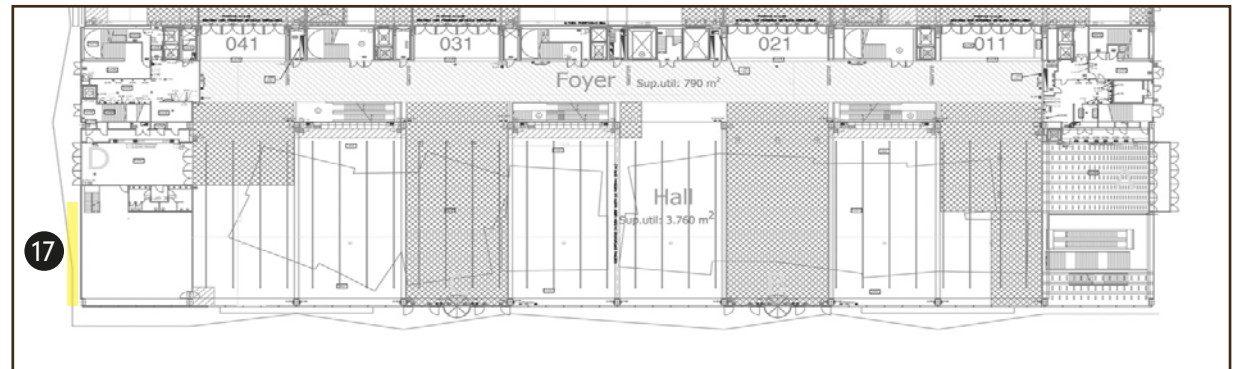

Glasses

- A** 111 x 222 cm
- B** 107 x 220 cm
- C** 107 x 220 cm
- D** 111 x 222 cm
- E** 43 x 230 cm

Glasses revolving doors

- F** 60 x 201 cm
- G** 63 x 201 cm // Printable Surface 47 x 201 cm
- H** 137 x 201 cm
- I** 156 x 197 cm // Printable Surface 140 x 197 cm
- J** 27 x 285 cm (Forex 2 mm.)

Profiles

- 11 cm profile between glasses **A** & **B**
- 15 cm profile between glasses **B** & **C**
- 11 cm profile between glasses **C** & **D**
- 22,5 cm profile between glasses **D** & **E**

Profiles revolving doors

- 6 cm profile between glasses **F** & **G**
- 7,5 cm profile between glasses **G** & **H**
- 15 cm profile between glasses **H** & **H**

17 Vinyls for windows

4 uts of glass 465 x 280 cm (total 1627,5 x 280 cm)

(no signage to be placed on the first half of the first glass)

Examples

Placement

19 Vinyls for windows See diagram below (ask for base template)

Left

Right

Examples

Placement