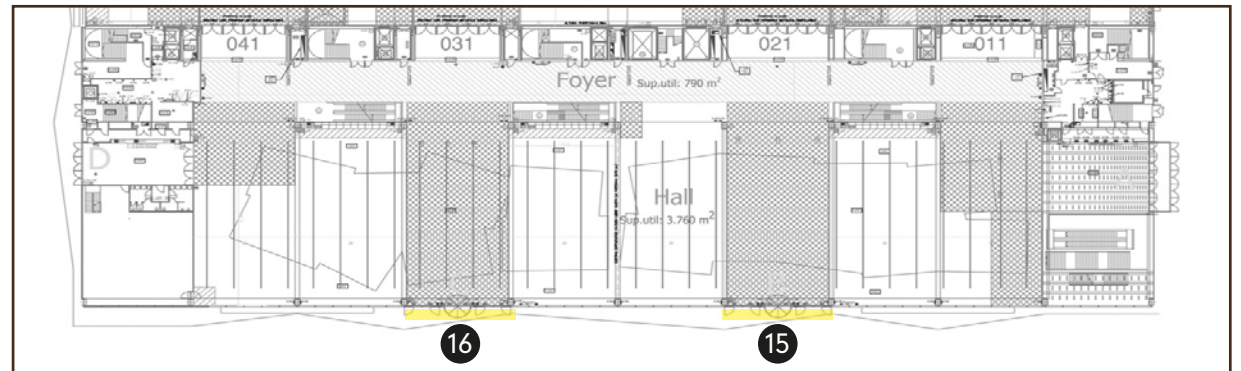

12 uts of glass 245 x 295 cm (5 cm profile between glasses)

295

245

Examples

Placement

- 15
- 16 Vinyls for windows
See diagram below

Placement

15 16 Vinyls for windows
See diagram below

Glasses

- A** 111 x 222 cm
- B** 107 x 220 cm
- C** 107 x 220 cm
- D** 111 x 222 cm
- E** 43 x 230 cm

Glasses revolving doors

- F** 60 x 201 cm
- G** 63 x 201 cm // Printable Surface 47 x 201 cm
- H** 137 x 201 cm
- I** 156 x 197 cm // Printable Surface 140 x 197 cm
- J** 27 x 285 cm (Forex 2 mm.)

Profiles

- 11 cm profile between glasses **A** & **B**
- 15 cm profile between glasses **B** & **C**
- 11 cm profile between glasses **C** & **D**
- 22,5 cm profile between glasses **D** & **E**

Profiles revolving doors

- 6 cm profile between glasses **F** & **G**
- 7,5 cm profile between glasses **G** & **H**
- 15 cm profile between glasses **H** & **H**

17 Vinyls for windows

4 uts of glass 465 x 280 cm (total 1627,5 x 280 cm)