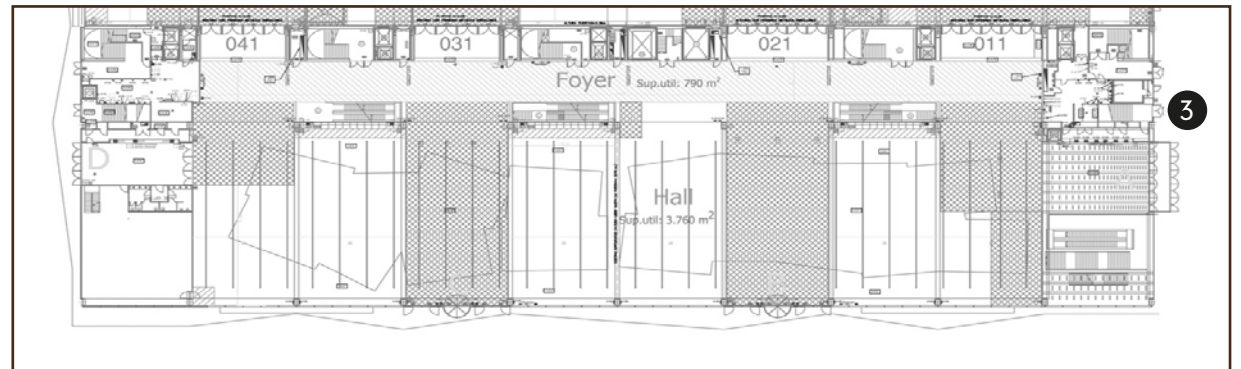

Signage Project

EXTERIOR

3 Hanging mesh two pieces (front/back)

Size: 250 x 725 cm

25 We recommend not to print any important information on this area

700

250

Examples

Placement

13 Vinyls for windows

18 uts of glass 245 x 295 cm (5 cm profile between glasses)

245

295

Examples

Placement

14 Vinyls for windows

12 uts of glass 245 x 295 cm (5 cm profile between glasses)

295

245

Examples

Placement

- 15
- 16 Vinyls for windows
See diagram below

Placement

15 16 Vinyls for windows
See diagram below

Glasses

- A** 111 x 222 cm
- B** 107 x 220 cm
- C** 107 x 220 cm
- D** 111 x 222 cm
- E** 43 x 230 cm

Glasses revolving doors

- F** 60 x 201 cm
- G** 63 x 201 cm // Printable Surface 47 x 201 cm
- H** 137 x 201 cm
- I** 156 x 197 cm // Printable Surface 140 x 197 cm
- J** 27 x 285 cm (Forex 2 mm.)