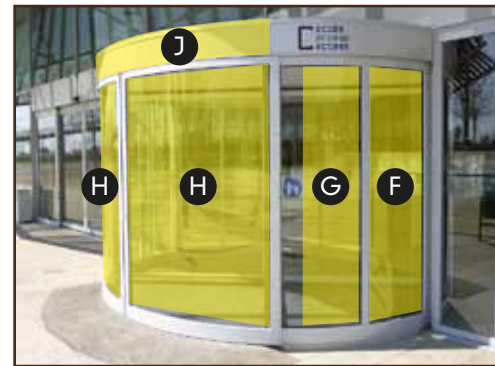

Placement

13 Vinyls for windows

18 uts of glass 245 x 295 cm (5 cm profile between glasses)

245

295

Examples

Placement

14 Vinyls for windows

12 uts of glass 245 x 295 cm (5 cm profile between glasses)

295

245

Examples

Placement

- 15
- 16 Vinyls for windows
See diagram below

Placement

15 16 Vinyls for windows
See diagram below

Glasses

- A** 111 x 222 cm
- B** 107 x 220 cm
- C** 107 x 220 cm
- D** 111 x 222 cm
- E** 43 x 230 cm

Glasses revolving doors

- F** 60 x 201 cm
- G** 63 x 201 cm // Printable Surface 47 x 201 cm
- H** 137 x 201 cm
- I** 156 x 197 cm // Printable Surface 140 x 197 cm
- J** 27 x 285 cm (Forex 2 mm.)