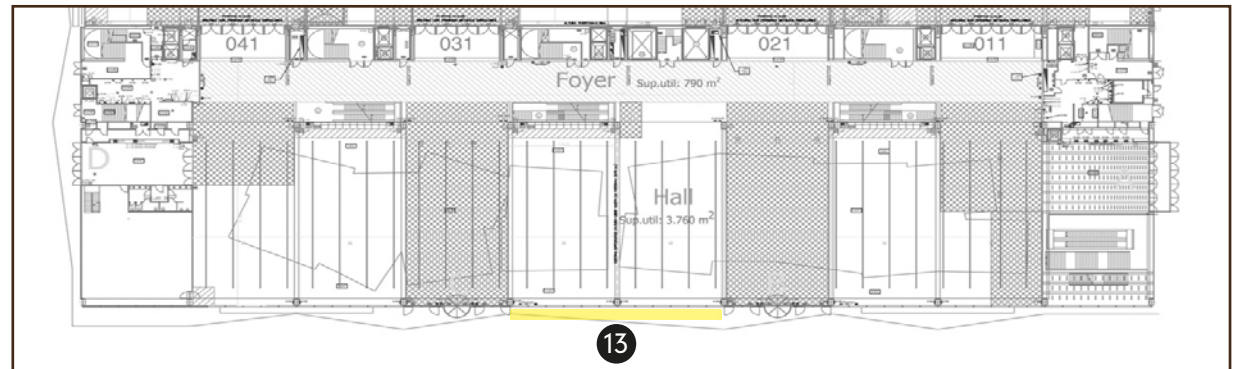

Placement

13 Vinyls for windows

18 uts of glass 245 x 295 cm (5 cm profile between glasses)

245

295

Examples

Placement

14 Vinyls for windows

12 uts of glass 245 x 295 cm (5 cm profile between glasses)

295

245

Examples

Placement

- 15
- 16 Vinyls for windows
See diagram below

Placement

15 16 Vinyls for windows
See diagram below

Glasses

- A** 111 x 222 cm
- B** 107 x 220 cm
- C** 107 x 220 cm
- D** 111 x 222 cm
- E** 43 x 230 cm

Glasses revolving doors

- F** 60 x 201 cm
- G** 63 x 201 cm // Printable Surface 47 x 201 cm
- H** 137 x 201 cm
- I** 156 x 197 cm // Printable Surface 140 x 197 cm
- J** 27 x 285 cm (Forex 2 mm.)

- 6 cm profile between glasses **F** & **G**
- 7,5 cm profile between glasses **G** & **H**
- 15 cm profile between glasses **H** & **H**

17 Vinyls for windows

4 uts of glass 465 x 280 cm (total 1627,5 x 280 cm)