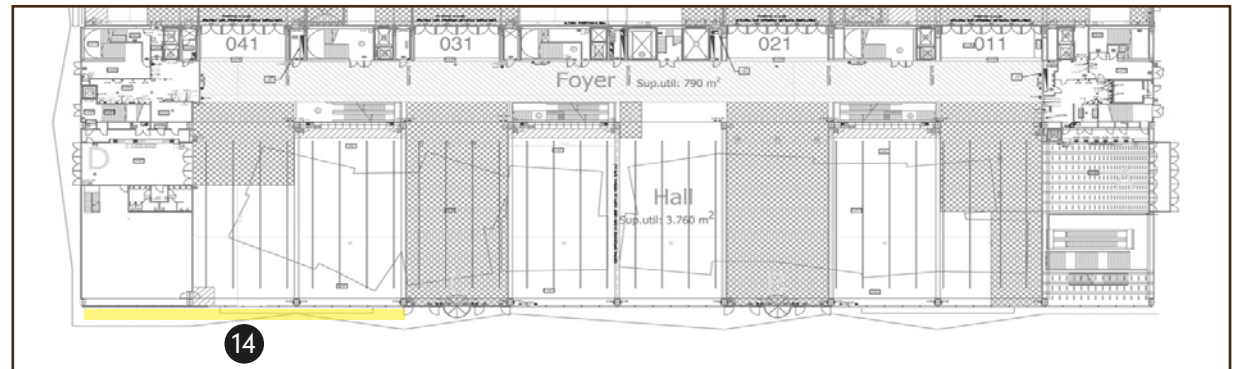

Placement

13 Vinyls for windows

18 uts of glass 245 x 295 cm (5 cm profile between glasses)

245

295

Examples

Placement

14 Vinyls for windows

12 uts of glass 245 x 295 cm (5 cm profile between glasses)

295

245

Examples

Placement

- 15
- 16 Vinyls for windows
See diagram below

Placement

15 16 Vinyls for windows
See diagram below

Glasses

- A** 111 x 222 cm
- B** 107 x 220 cm
- C** 107 x 220 cm
- D** 111 x 222 cm
- E** 43 x 230 cm

Glasses revolving doors

- F** 60 x 201 cm
- G** 63 x 201 cm // Printable Surface 47 x 201 cm
- H** 137 x 201 cm
- I** 156 x 197 cm // Printable Surface 140 x 197 cm
- J** 27 x 285 cm (Forex 2 mm.)

- 6 cm profile between glasses **F** & **G**
- 7,5 cm profile between glasses **G** & **H**
- 15 cm profile between glasses **H** & **H**

17 Vinyls for windows

4 uts of glass 465 x 280 cm (total 1627,5 x 280 cm)