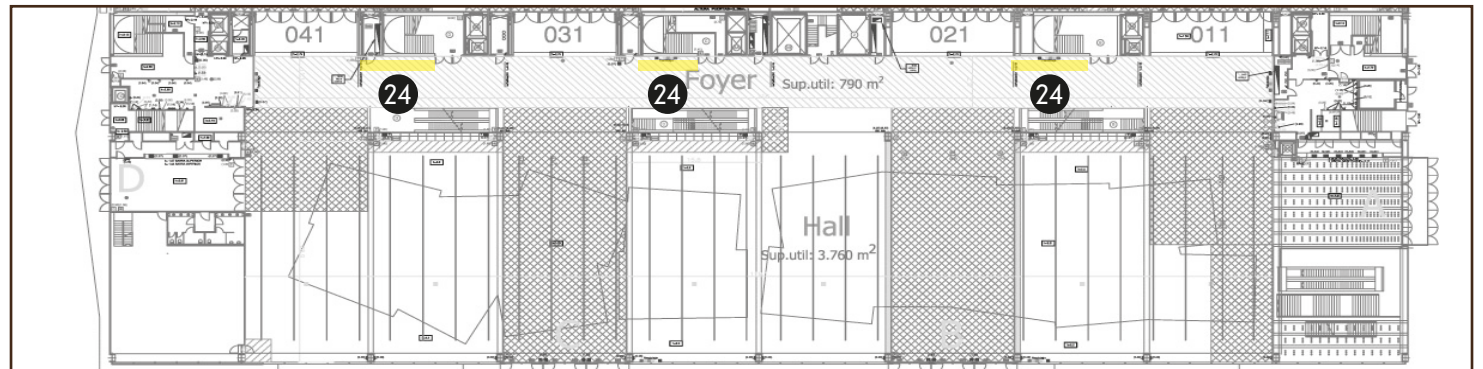

Signage Project

INTERIOR

Hall

22 Wooden frames for stretched banner
Size: 600 x 270 cm on the marble

Examples

Placement

- 23 Wooden frames for stretched banner
Size: 500 x 270 cm on the expo entrance

Examples

Placement

- 24 Wooden frames for stretched banner
Size: 600 x 250 cm on the corridor (the length can vary)

Examples

Placement

- 26 One-sided or two-sided totems for main spaces
Size: 97,5 x 229 cm

Examples

To be placed anywhere of the hall's premises

- 27 One-sided or two-sided double totems
Size: 97,5 x 229 cm

Examples

To be placed anywhere of the hall's premises

- 28 One-sided or two-sided totems for main spaces
Size: 50 x 197 cm

Examples

To be placed anywhere of the hall's premises

36 Exhibition's Hall staircase/handrail glass/column between 041-031 and 031-021 access.

Access 041-031

Forex inkjet:

- 36A Handrail glass of 300 x 200 cm
- 36B Handrail glass of 500 x 200 cm
- 36C Column 95 x 560 cm
- 36D Column 80 x 560 cm
- 36E Column 95 x 400 cm
- 36F Column 80 x 270 cm
- 36G Column 95 x 400 cm
- 36H Column 80 x 560 cm
- 36I Column 95 x 560 cm
- 36J Column 80 x 560 cm