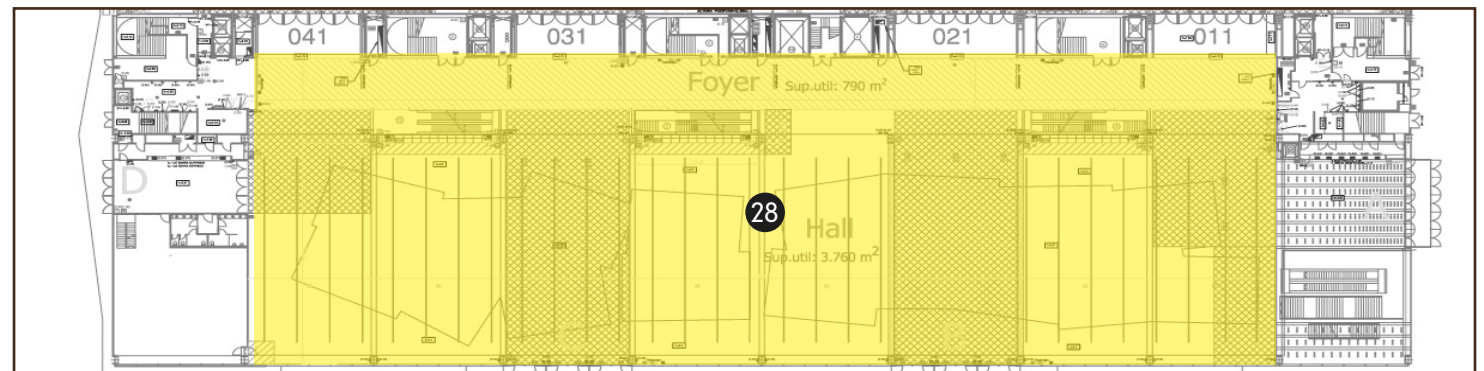

Placement

- 24 Wooden frames for stretched banner
Size: 600 x 250 cm on the corridor (the length can vary)

Examples

Placement

- 26 One-sided or two-sided totems for main spaces
Size: 97,5 x 229 cm

Examples

To be placed anywhere of the hall's premises

- 27 One-sided or two-sided double totems
Size: 97,5 x 229 cm

Examples

To be placed anywhere of the hall's premises

- 28 One-sided or two-sided totems for main spaces
Size: 50 x 197 cm

Examples

To be placed anywhere of the hall's premises

36 Exhibition's Hall staircase/handrail glass/column between 041-031 and 031-021 access.

Access 041-031

Forex inkjet:

- 36A Handrail glass of 300 x 200 cm
- 36B Handrail glass of 500 x 200 cm
- 36C Column 95 x 560 cm
- 36D Column 80 x 560 cm
- 36E Column 95 x 400 cm
- 36F Column 80 x 270 cm
- 36G Column 95 x 400 cm
- 36H Column 80 x 560 cm
- 36I Column 95 x 560 cm
- 36J Column 80 x 560 cm

Inkjet vinyl:

- 36K Escalator's lateral side glass:
4 units of 1200 x 50 cm
(ask for base template)

Access 031-021

Forex inkjet:

- 36A Handrail glass of 300 x 200 cm
- 36B Handrail glass of 500 x 200 cm
- 36C Column 95 x 560 cm
- 36D Column 80 x 560 cm
- 36E Column 95 x 400 cm
- 36F Column 80 x 270 cm
- 36G Column 95 x 400 cm
- 36H Column 80 x 560 cm
- 36I Column 95 x 560 cm
- 36J Column 80 x 560 cm