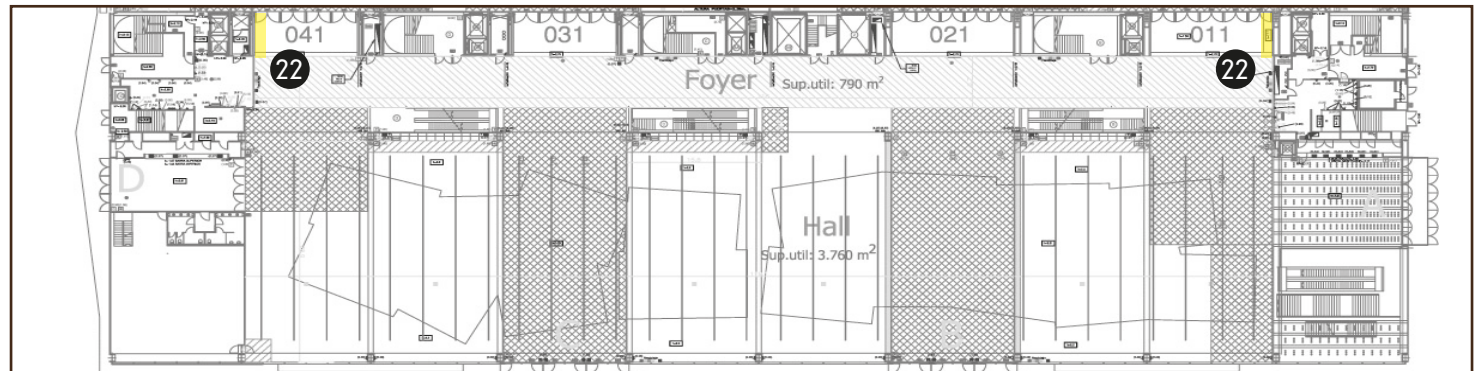

Signage Project

INTERIOR

Hall

22 Wooden frames for stretched banner
Size: 600 x 270 cm on the marble

Examples

Placement

- 23 Wooden frames for stretched banner
Size: 500 x 270 cm on the expo entrance

Examples

Placement

- 24 Wooden frames for stretched banner
Size: 600 x 250 cm on the corridor (the length can vary)

Examples

Placement

- 26 One-sided or two-sided totems for main spaces
Size: 97,5 x 229 cm

Examples

To be placed anywhere of the hall's premises

- 27 One-sided or two-sided double totems
Size: 97,5 x 229 cm

Examples

To be placed anywhere of the hall's premises

- 28 One-sided or two-sided totems for main spaces
Size: 50 x 197 cm

Examples

To be placed anywhere of the hall's premises

36 Exhibition's Hall staircase/handrail glass/column between 041-031 and 031-021 access.

Access 041-031

Forex inkjet:

- 36A Handrail glass of 300 x 200 cm
- 36B Handrail glass of 500 x 200 cm
- 36C Column 95 x 560 cm
- 36D Column 80 x 560 cm
- 36E Column 95 x 400 cm
- 36F Column 80 x 270 cm
- 36G Column 95 x 400 cm
- 36H Column 80 x 560 cm
- 36I Column 95 x 560 cm
- 36J Column 80 x 560 cm