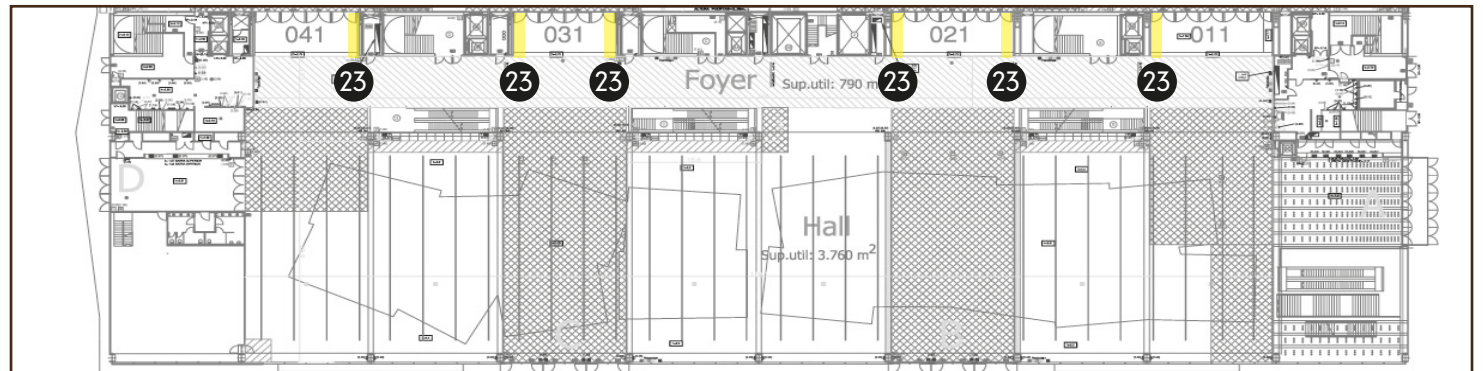

Signage Project

INTERIOR

Hall

22 Wooden frames for stretched banner
Size: 600 x 270 cm on the marble

Examples

Placement

- 23 Wooden frames for stretched banner
Size: 500 x 270 cm on the expo entrance

Examples

Placement

- 24 Wooden frames for stretched banner
Size: 600 x 250 cm on the corridor (the length can vary)

Examples

Placement

- 26 One-sided or two-sided totems for main spaces
Size: 97,5 x 229 cm

Examples

To be placed anywhere of the hall's premises

- 27 One-sided or two-sided double totems
Size: 97,5 x 229 cm

Examples

To be placed anywhere of the hall's premises

- 28 One-sided or two-sided totems for main spaces
Size: 50 x 197 cm

Examples

To be placed anywhere of the hall's premises

36 Exhibition's Hall staircase/handrail glass/column between 041-031 and 031-021 access.

Access 041-031

Forex inkjet:

- 36A Handrail glass of 300 x 200 cm
- 36B Handrail glass of 500 x 200 cm
- 36C Column 95 x 560 cm
- 36D Column 80 x 560 cm
- 36E Column 95 x 400 cm
- 36F Column 80 x 270 cm
- 36G Column 95 x 400 cm
- 36H Column 80 x 560 cm
- 36I Column 95 x 560 cm
- 36J Column 80 x 560 cm