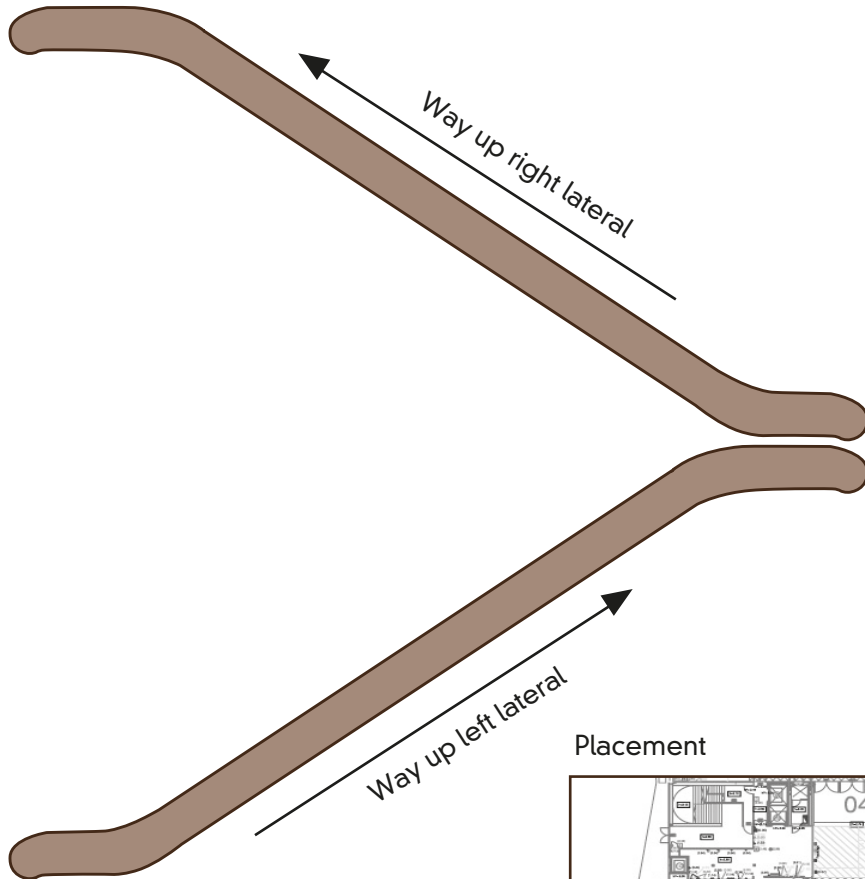

Placement

- 24 Wooden frames for stretched banner
Size: 600 x 250 cm on the corridor (the length can vary)

Examples

Placement

- 26 One-sided or two-sided totems for main spaces
Size: 97,5 x 229 cm

Examples

Examples

To be placed anywhere of the hall's premises

36 Exhibition's Hall staircase/handrail glass/column between 041-031 and 031-021 access.

Access 041-031

Forex inkjet:

- 36A Handrail glass of 300 x 200 cm
- 36B Handrail glass of 500 x 200 cm
- 36C Column 95 x 560 cm
- 36D Column 80 x 560 cm
- 36E Column 95 x 400 cm
- 36F Column 80 x 270 cm
- 36G Column 95 x 400 cm
- 36H Column 80 x 560 cm
- 36I Column 95 x 560 cm
- 36J Column 80 x 560 cm

Inkjet vinyl:

- 37K Escalator's lateral side glass:
4 units of 1200 x 50 cm
(ask for base template)

38 4-sided column in front of access 021

Access 021:
Forex inkjet:

- 38A Column 80 x 560 cm
- 38B Column 95 x 560 cm
- 38C Column 80 x 560 cm
- 38D Column 95 x 560 cm

Placement

Examples

Examples

40 Staircase access from the Rambla to the Hall.

40C Inkjet vinyl:
- Escalator's handrail glass
Size: 1500 x 50 cm (4 units) (ask for base template)

Examples

Placement