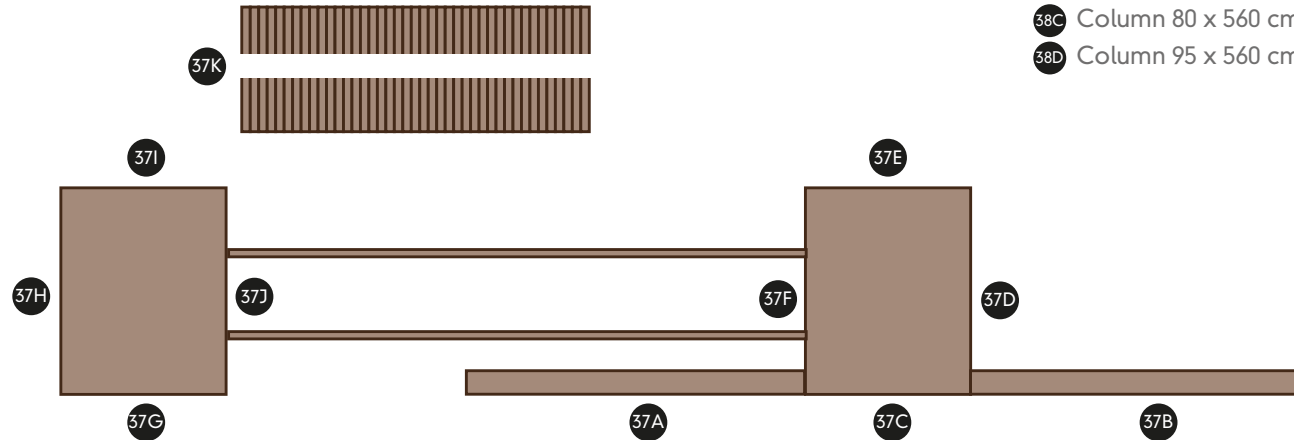

Inkjet vinyl:

- 36K Escalator's lateral side glass:
4 units of 1200 x 50 cm
(ask for base template)

Access 031-021

Forex inkjet:

- 36A Handrail glass of 300 x 200 cm
- 36B Handrail glass of 500 x 200 cm
- 36C Column 95 x 560 cm
- 36D Column 80 x 560 cm
- 36E Column 95 x 400 cm
- 36F Column 80 x 270 cm
- 36G Column 95 x 400 cm
- 36H Column 80 x 560 cm
- 36I Column 95 x 560 cm
- 36J Column 80 x 560 cm

Inkjet vinyl:

- 36K Escalator's lateral side glass:
4 units of 1200 x 50 cm
(ask for base template)

37 Exhibition's Hall staircase/handrail glass/column between 021-011 access.

Access 021-011:
Forex inkjet:

- 37A Handrail glass of 500 x 200 cm
- 37B Handrail glass of 500 x 200 cm
- 37C Column 80 x 560 cm
- 37D Column 95 x 560 cm
- 37E Column 80 x 270 cm
- 37F Column 95 x 400 cm
- 37G Column 80 x 560 cm
- 37H Column 95 x 560 cm
- 37I Column 80 x 560 cm
- 37J Column 95 x 400 cm

Inkjet vinyl:

- 37K Escalator's lateral side glass:
4 units of 1200 x 50 cm
(ask for base template)

38 4-sided column in front of access 021

Access 021:
Forex inkjet:

- 38A Column 80 x 560 cm
- 38B Column 95 x 560 cm
- 38C Column 80 x 560 cm
- 38D Column 95 x 560 cm