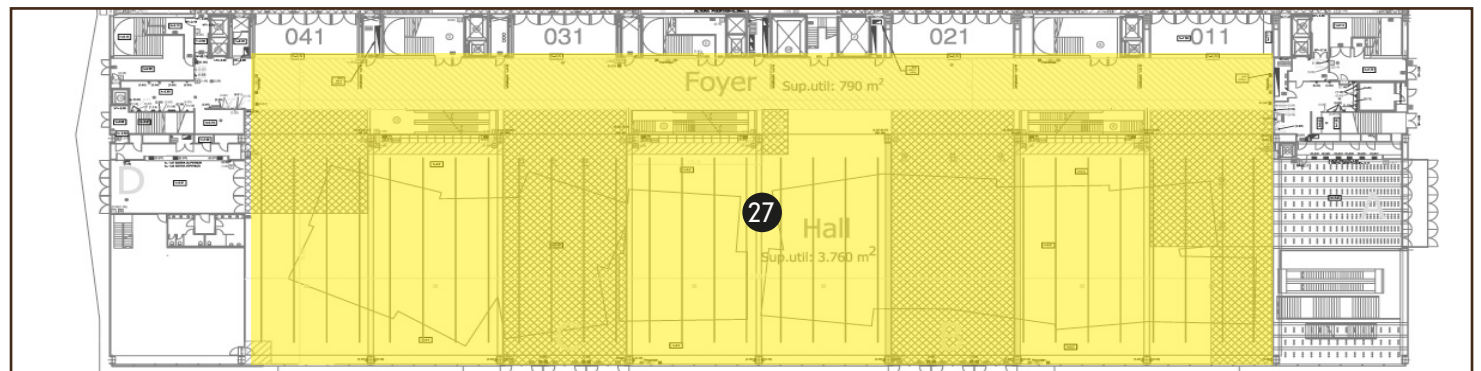

Placement

- 24 Wooden frames for stretched banner
Size: 600 x 250 cm on the corridor (the length can vary)

Examples

Placement

- 26 One-sided or two-sided totems for main spaces
Size: 97,5 x 229 cm

Examples

To be placed anywhere of the hall's premises

- 27 One-sided or two-sided double totems
Size: 97,5 x 229 cm

Examples

To be placed anywhere of the hall's premises

- 28 One-sided or two-sided totems for main spaces
Size: 50 x 197 cm

Examples

To be placed anywhere of the hall's premises

36 Exhibition's Hall staircase/handrail glass/column between 041-031 and 031-021 access.

Access 041-031

Forex inkjet:

- 36A Handrail glass of 300 x 200 cm
- 36B Handrail glass of 500 x 200 cm
- 36C Column 95 x 560 cm
- 36D Column 80 x 560 cm
- 36E Column 95 x 400 cm
- 36F Column 80 x 270 cm
- 36G Column 95 x 400 cm
- 36H Column 80 x 560 cm
- 36I Column 95 x 560 cm
- 36J Column 80 x 560 cm

Inkjet vinyl:

- 36K Escalator's lateral side glass:
4 units of 1200 x 50 cm
(ask for base template)

Access 031-021

Forex inkjet:

- 36A Handrail glass of 300 x 200 cm
- 36B Handrail glass of 500 x 200 cm
- 36C Column 95 x 560 cm
- 36D Column 80 x 560 cm
- 36E Column 95 x 400 cm
- 36F Column 80 x 270 cm
- 36G Column 95 x 400 cm
- 36H Column 80 x 560 cm
- 36I Column 95 x 560 cm
- 36J Column 80 x 560 cm