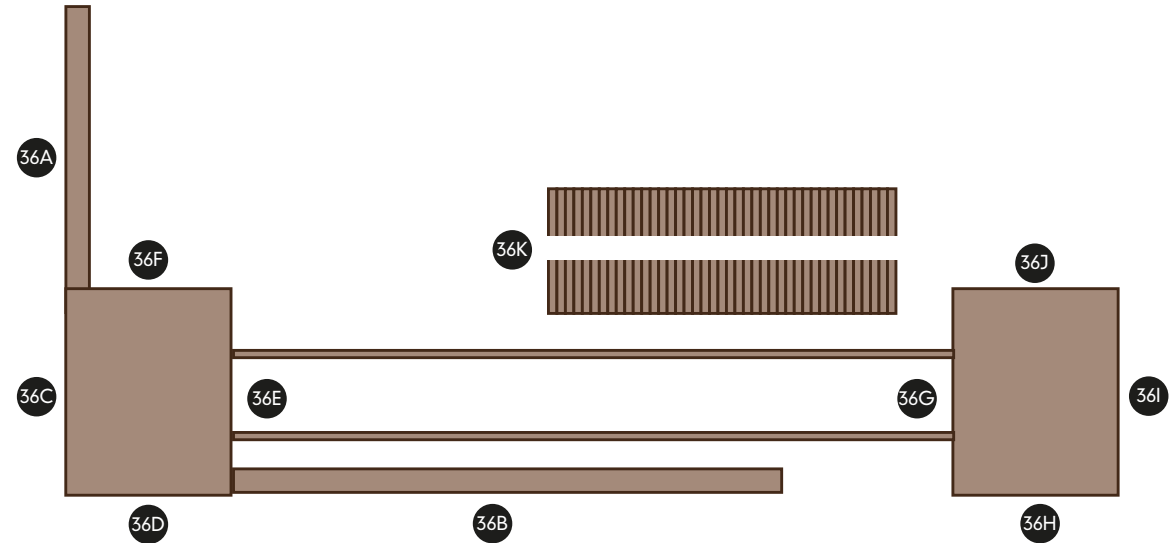

Examples

To be placed anywhere of the hall's premises

36 Exhibition's Hall staircase/handrail glass/column between 041-031 and 031-021 access.

Access 041-031

Forex inkjet:

- 36A Handrail glass of 300 x 200 cm
- 36B Handrail glass of 500 x 200 cm
- 36C Column 95 x 560 cm
- 36D Column 80 x 560 cm
- 36E Column 95 x 400 cm
- 36F Column 80 x 270 cm
- 36G Column 95 x 400 cm
- 36H Column 80 x 560 cm
- 36I Column 95 x 560 cm
- 36J Column 80 x 560 cm

Inkjet vinyl:

- 36K Escalator's lateral side glass:
4 units of 1200 x 50 cm
(ask for base template)

Access 031-021

Forex inkjet:

- 36A Handrail glass of 300 x 200 cm
- 36B Handrail glass of 500 x 200 cm
- 36C Column 95 x 560 cm
- 36D Column 80 x 560 cm
- 36E Column 95 x 400 cm
- 36F Column 80 x 270 cm
- 36G Column 95 x 400 cm
- 36H Column 80 x 560 cm
- 36I Column 95 x 560 cm
- 36J Column 80 x 560 cm

Inkjet vinyl:

- 36K Escalator's lateral side glass:
4 units of 1200 x 50 cm
(ask for base template)

37 Exhibition's Hall staircase/handrail glass/column between 021-011 access.

Access 021-011:
Forex inkjet:

Inkjet vinyl:

- 37K Escalator's lateral side glass:
4 units of 1200 x 50 cm
(ask for base template)

38 4-sided column in front of access 021

Access 021:
Forex inkjet:

- 38A Column 80 x 560 cm
- 38B Column 95 x 560 cm
- 38C Column 80 x 560 cm
- 38D Column 95 x 560 cm