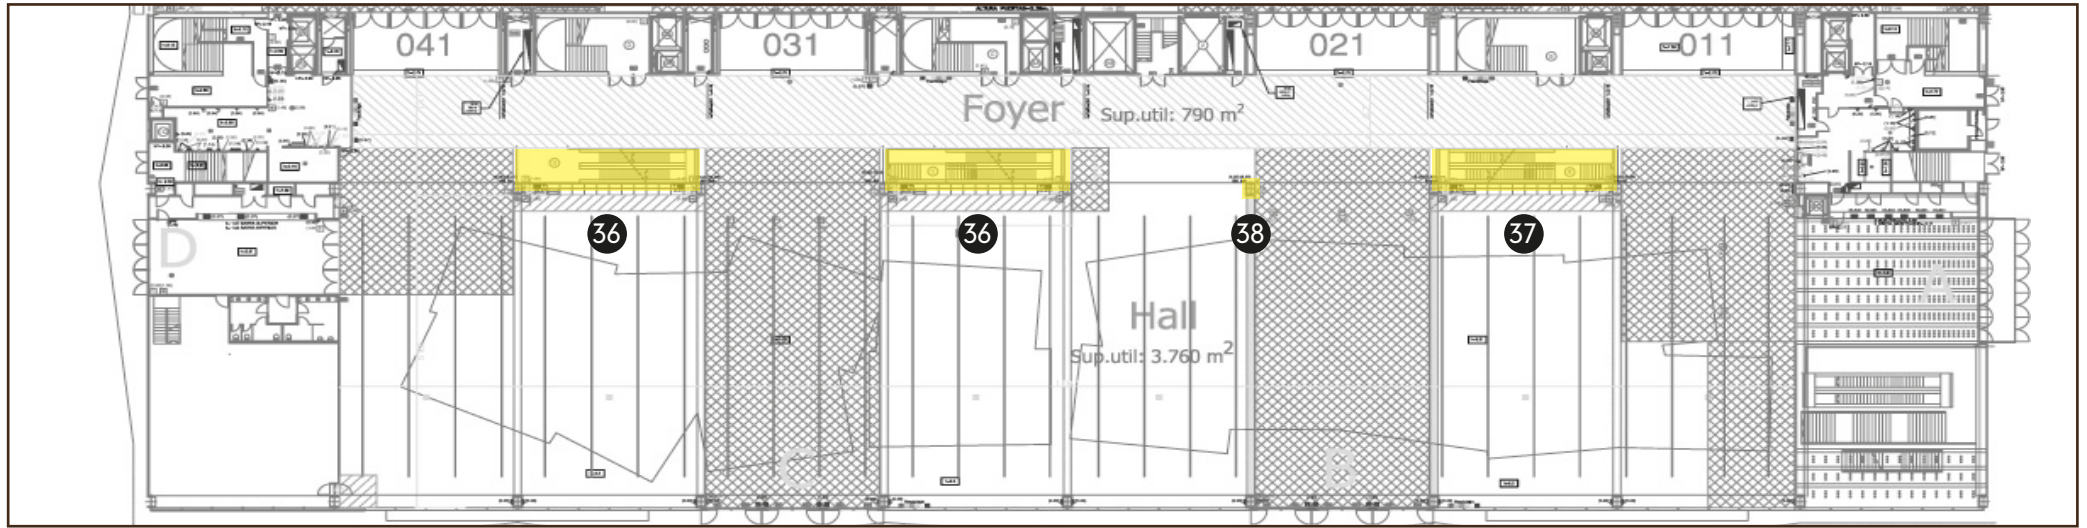

Examples

To be placed anywhere of the hall's premises

36 Exhibition's Hall staircase/handrail glass/column between 041-031 and 031-021 access.

Access 041-031

Forex inkjet:

- 36A Handrail glass of 300 x 200 cm
- 36B Handrail glass of 500 x 200 cm
- 36C Column 95 x 560 cm
- 36D Column 80 x 560 cm
- 36E Column 95 x 400 cm
- 36F Column 80 x 270 cm
- 36G Column 95 x 400 cm
- 36H Column 80 x 560 cm
- 36I Column 95 x 560 cm
- 36J Column 80 x 560 cm

- 37A Handrail glass of 500 x 200 cm
- 37B Handrail glass of 500 x 200 cm
- 37C Column 80 x 560 cm
- 37D Column 95 x 560 cm
- 37E Column 80 x 270 cm
- 37F Column 95 x 400 cm
- 37G Column 80 x 560 cm
- 37H Column 95 x 560 cm
- 37I Column 80 x 560 cm
- 37J Column 95 x 400 cm

Inkjet vinyl:

- 37K Escalator's lateral side glass:
4 units of 1200 x 50 cm
(ask for base template)

38 4-sided column in front of access 021

Access 021:
Forex inkjet:

- 38A Column 80 x 560 cm
- 38B Column 95 x 560 cm
- 38C Column 80 x 560 cm
- 38D Column 95 x 560 cm

Placement

Examples

Examples

40 Staircase access from the Rambla to the Hall.

40C Inkjet vinyl:
- Escalator's handrail glass
Size: 1500 x 50 cm (4 units) (ask for base template)

Examples

Placement