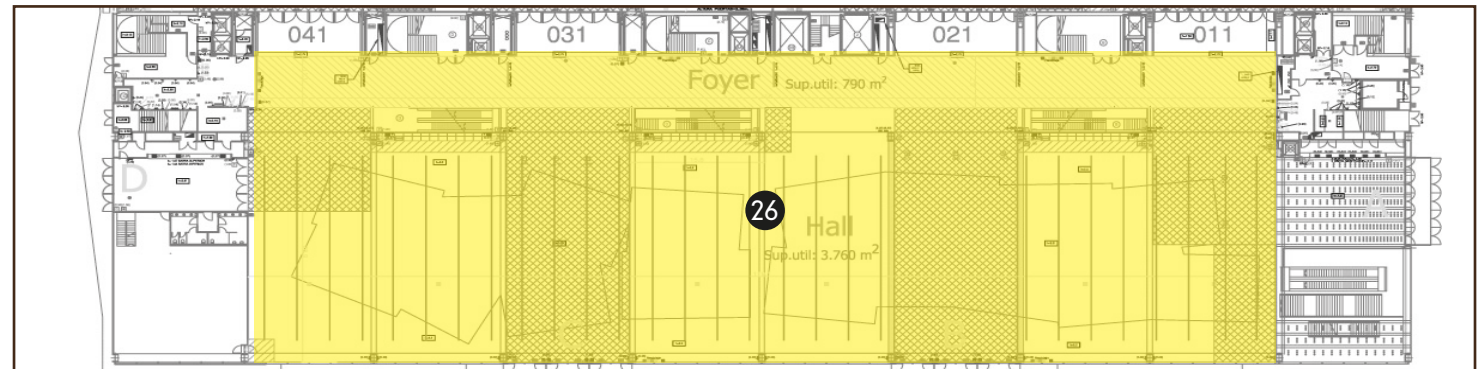

Signage Project

INTERIOR

Hall

22 Wooden frames for stretched banner
Size: 600 x 270 cm on the marble

Examples

Placement

- 23 Wooden frames for stretched banner
Size: 500 x 270 cm on the expo entrance

Examples

Placement

- 24 Wooden frames for stretched banner
Size: 600 x 250 cm on the corridor (the length can vary)

Examples

Placement

- 26 One-sided or two-sided totems for main spaces
Size: 97,5 x 229 cm

Examples

To be placed anywhere of the hall's premises

- 27 One-sided or two-sided double totems
Size: 97,5 x 229 cm

Examples

To be placed anywhere of the hall's premises

- 28 One-sided or two-sided totems for main spaces
Size: 50 x 197 cm

Examples

To be placed anywhere of the hall's premises

36 Exhibition's Hall staircase/handrail glass/column between 041-031 and 031-021 access.

Access 041-031

Forex inkjet:

- 36A Handrail glass of 300 x 200 cm
- 36B Handrail glass of 500 x 200 cm
- 36C Column 95 x 560 cm
- 36D Column 80 x 560 cm
- 36E Column 95 x 400 cm
- 36F Column 80 x 270 cm
- 36G Column 95 x 400 cm
- 36H Column 80 x 560 cm
- 36I Column 95 x 560 cm
- 36J Column 80 x 560 cm