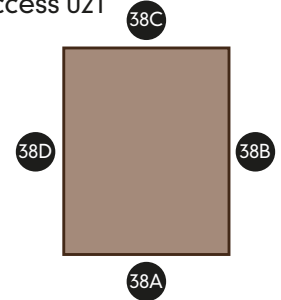

To be placed anywhere of the hall's premises

- 27 One-sided or two-sided double totems
Size: 97,5 x 229 cm

Examples

To be placed anywhere of the hall's premises

- 28 One-sided or two-sided totems for main spaces
Size: 50 x 197 cm

- 37A Handrail glass of 500 x 200 cm
- 37B Handrail glass of 500 x 200 cm
- 37C Column 80 x 560 cm
- 37D Column 95 x 560 cm
- 37E Column 80 x 270 cm
- 37F Column 95 x 400 cm
- 37G Column 80 x 560 cm
- 37H Column 95 x 560 cm
- 37I Column 80 x 560 cm
- 37J Column 95 x 400 cm

Inkjet vinyl:

- 37K Escalator's lateral side glass:
4 units of 1200 x 50 cm
(ask for base template)

38 4-sided column in front of access 021

Access 021:
Forex inkjet:

- 38A Column 80 x 560 cm
- 38B Column 95 x 560 cm
- 38C Column 80 x 560 cm
- 38D Column 95 x 560 cm

Placement

Examples

Examples

40 Staircase access from the Rambla to the Hall.

40C Inkjet vinyl:
- Escalator's handrail glass
Size: 1500 x 50 cm (4 units) (ask for base template)

Examples

Placement