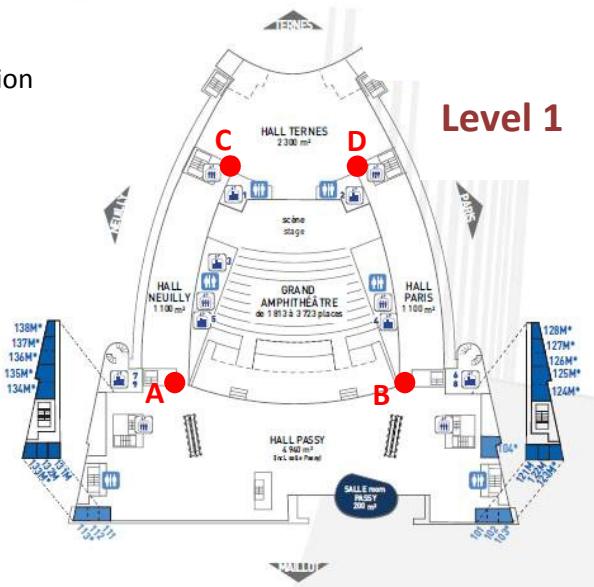

SPECIFIC SIGNS

CAR PARK ACCESS

MATERIAL: Adhesive**DIMENSIONS:**

L 2370 x H 570

L 7000 x H 570

L 5300 x H 1000

● Location

Level 0

● Location

Signage for advertising

SPECIFIC SIGNS

Arches

MATERIAL: Drop/ Tarpaulin

DIMENSIONS:
L 3,600 x H 1,200 mm

AREA: 4.32 sqm

● Location

Signage for advertising

PILARS

Column Wraps:

OPTION 2

4 panels: High wooden panels covered with colored cloth.

OPTION 3

4 panels: High white laminated panels.

Size for Options 2&3:
2.50m height with variable width, depending on the column location

OPTION 1

4 panels: High shell scheme structure with white or beech laminated panels.

Size: 2.40m height with variable width, depending on the column location

Level 2 (exhibition area)

Location*

*Also available on Level 3 with more options