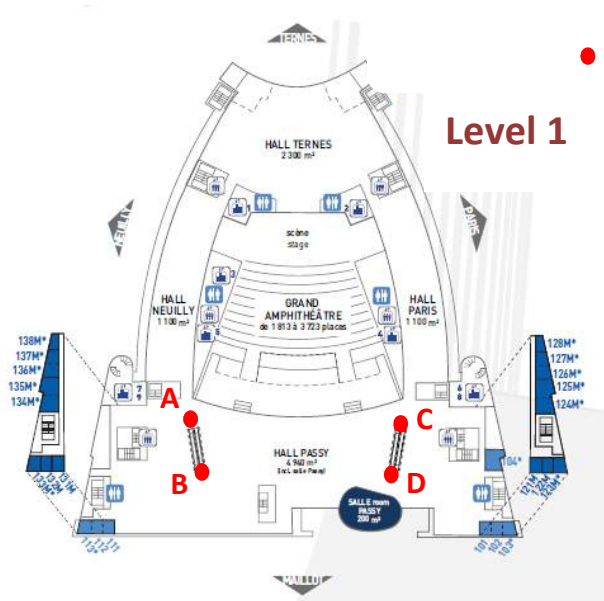

SPECIFIC SIGNS

CAR PARK ACCESS

MATERIAL: Adhesive**DIMENSIONS:**

L 2370 x H 570

L 7000 x H 570

L 5300 x H 1000

● Location

Level 0

● Location

Signage for advertising

SPECIFIC SIGNS

Arches

MATERIAL: Drop/ Tarpaulin

DIMENSIONS:
L 3,600 x H 1,200 mm

AREA: 4.32 sqm

● Location

Signage for advertising

PILARS

Column Wraps:

OPTION 2

4 panels: High wooden panels covered with colored cloth.

OPTION 3

4 panels: High white laminated panels.

Size for Options 2&3:
2.50m height with variable width, depending on the column location

OPTION 1

4 panels: High shell scheme structure with white or beech laminated panels.

Size: 2.40m height with variable width, depending on the column location

Level 2 (exhibition area)

Location*

*Also available on Level 3 with more options