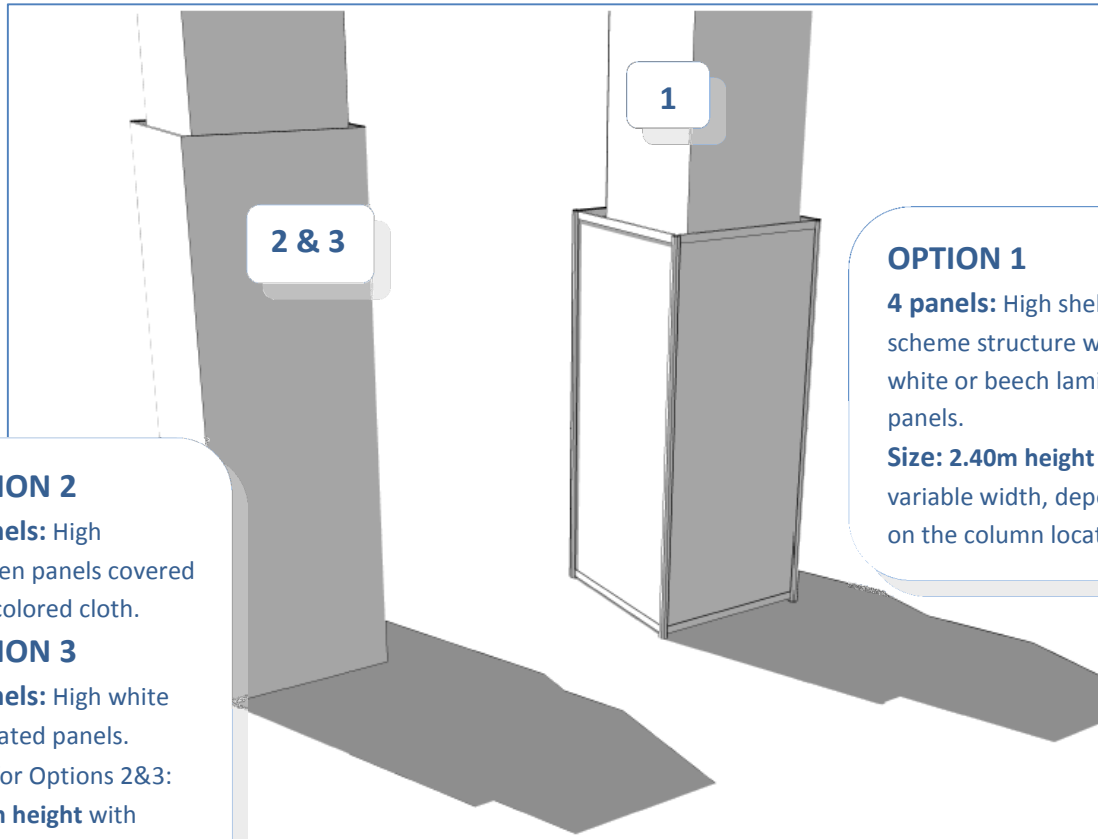

PILARS

Column Wraps:

OPTION 2

4 panels: High wooden panels covered with colored cloth.

OPTION 3

4 panels: High white laminated panels.

Size for Options 2&3:
2.50m height with variable width, depending on the column location

OPTION 1

4 panels: High shell scheme structure with white or beech laminated panels.

Size: 2.40m height with variable width, depending on the column location