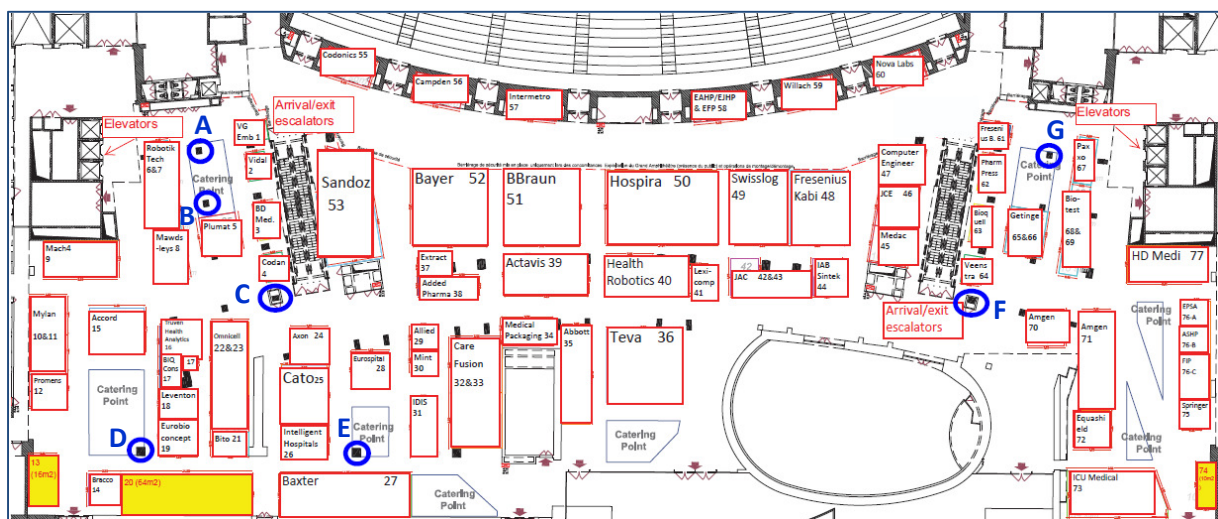

Level 2 (exhibition area)

Location*

*Also available on Level 3 with more options

Le Palais des Congrès de Paris

Signage for advertising