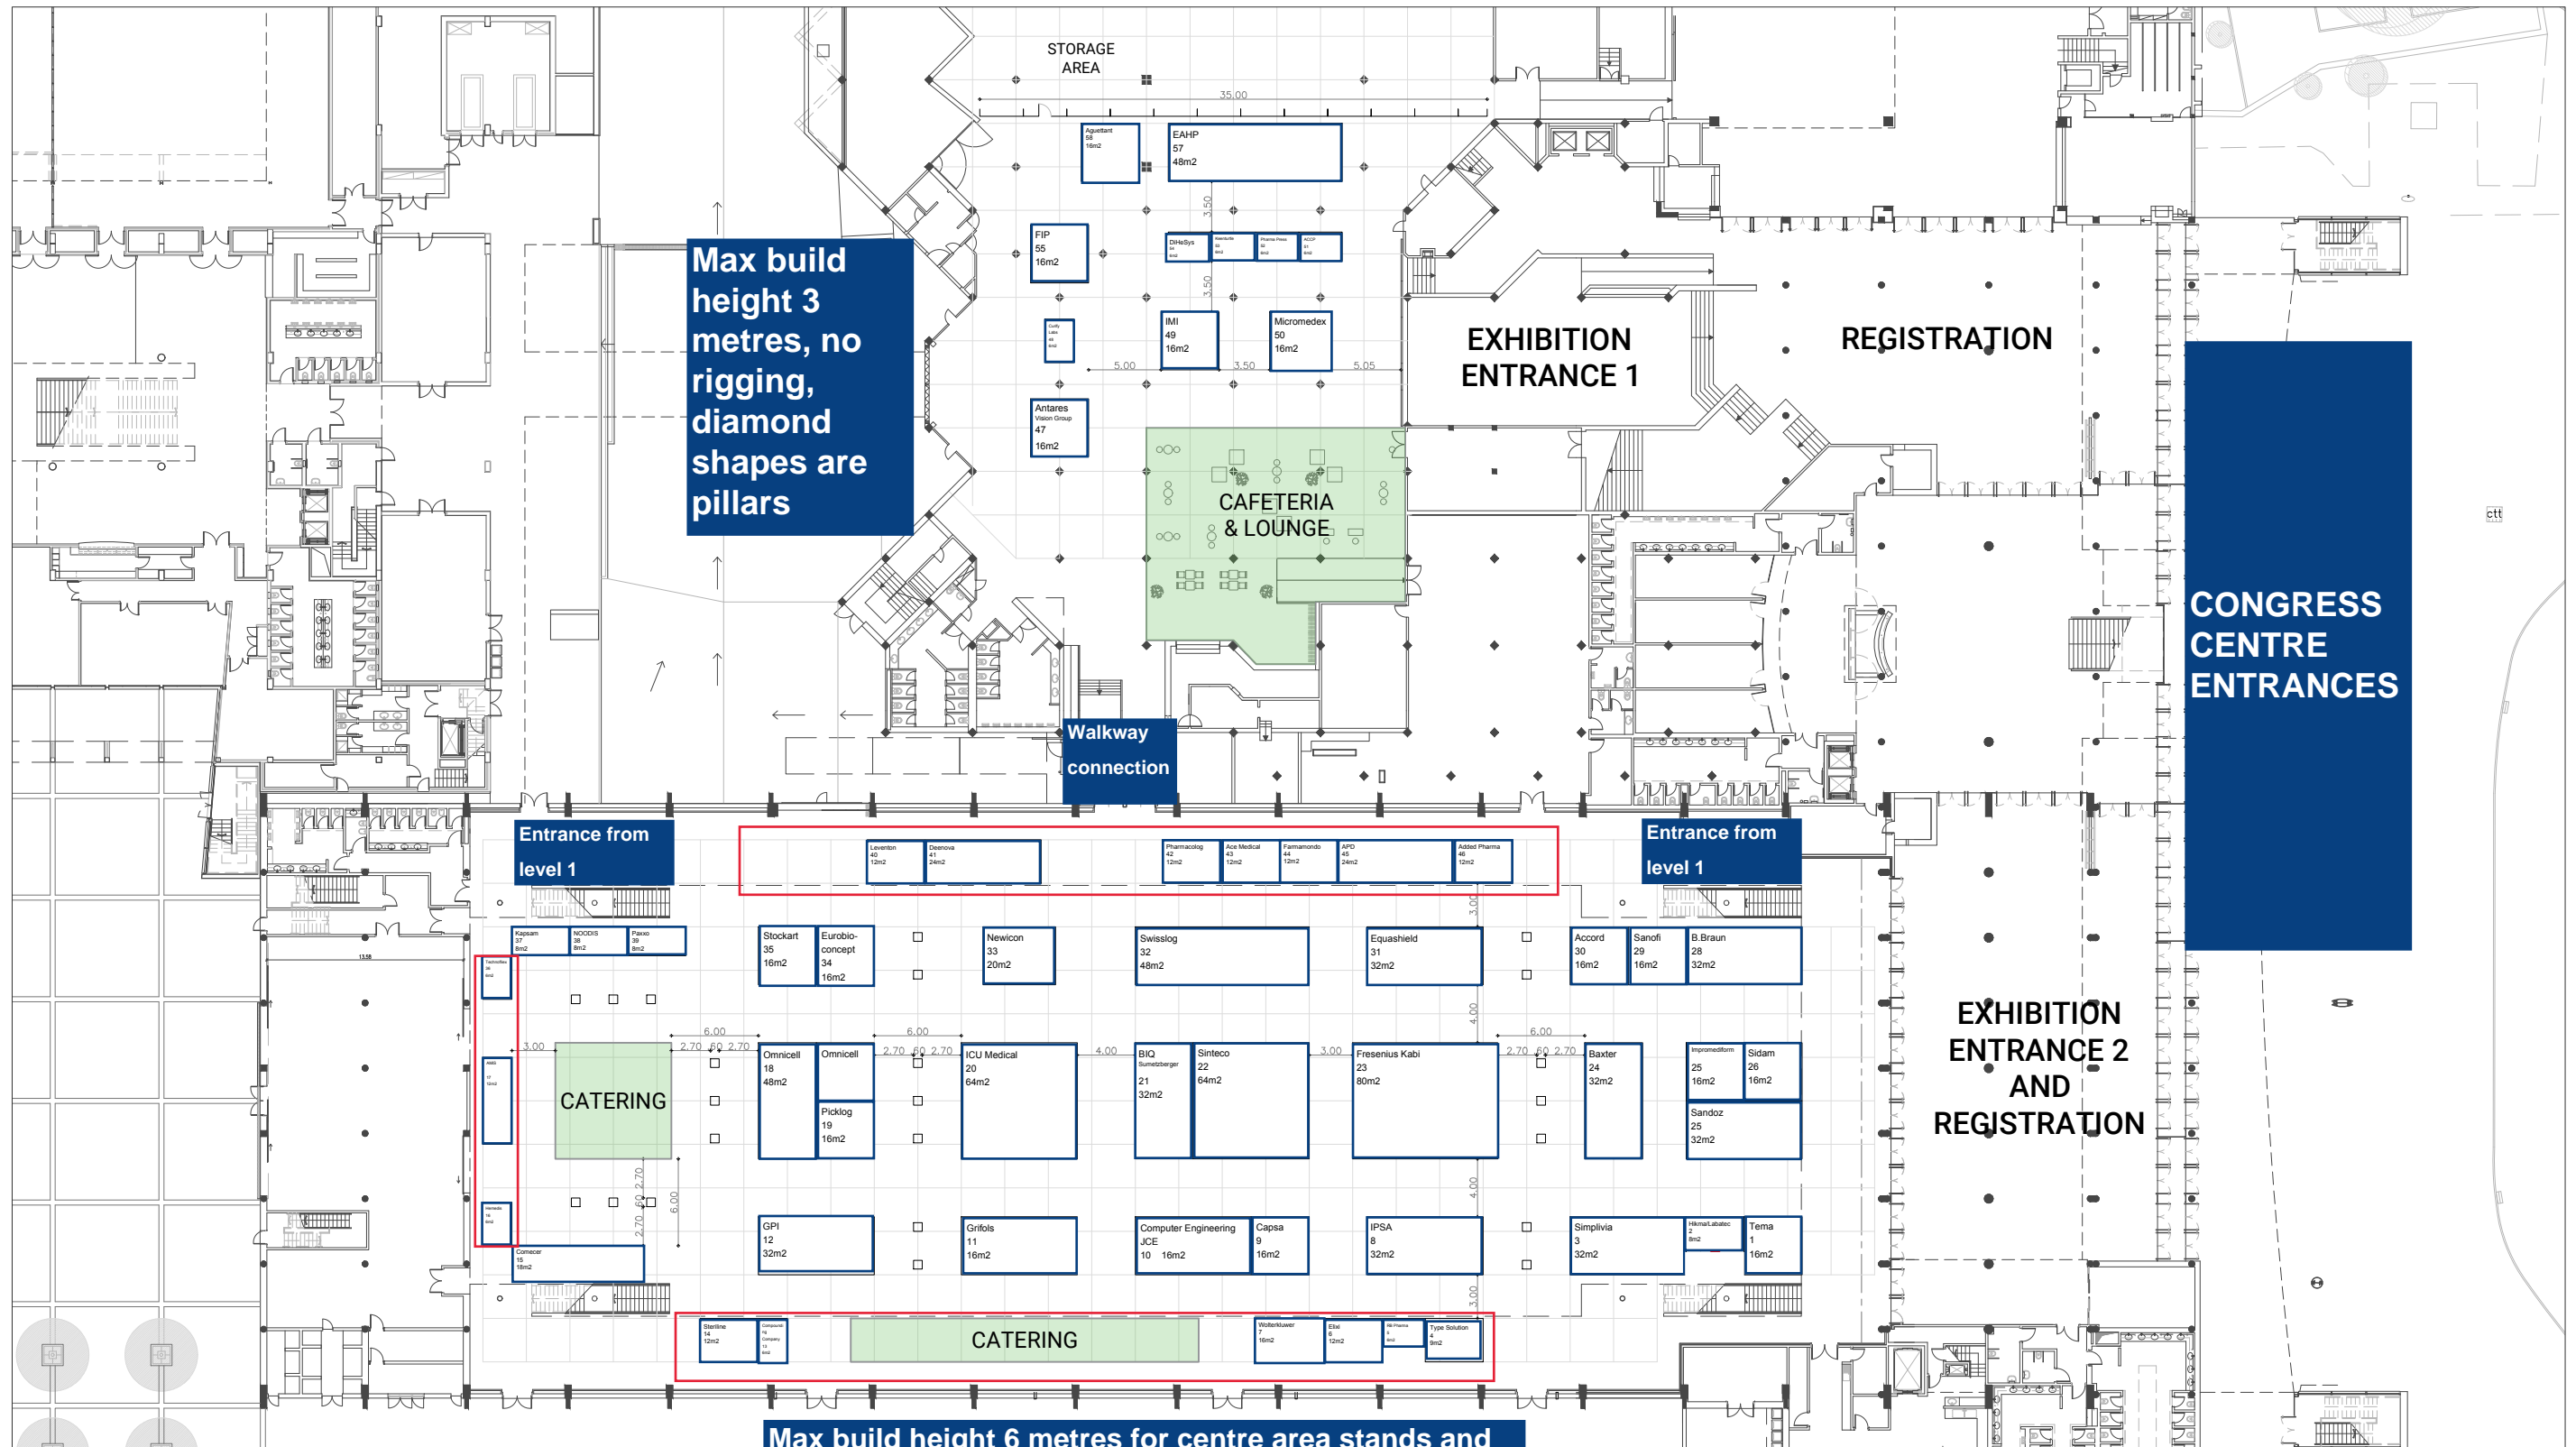

EAHP 2023 CCL_PAV 1 + PAV 2_v11

Max build height 3 metres, no rigging, diamond shapes are pillars

CONGRESS CENTRE ENTRANCES

Entrance from level 1

Entrance from level 1

CATERING

CATERING

EXHIBITION ENTRANCE 2 AND REGISTRATION

Max build height 6 metres for centre area stands and rigging is permitted
 Max build height is 3 metres for stands shown in red boxes
 Exterior booth walls must be white if next to another booth