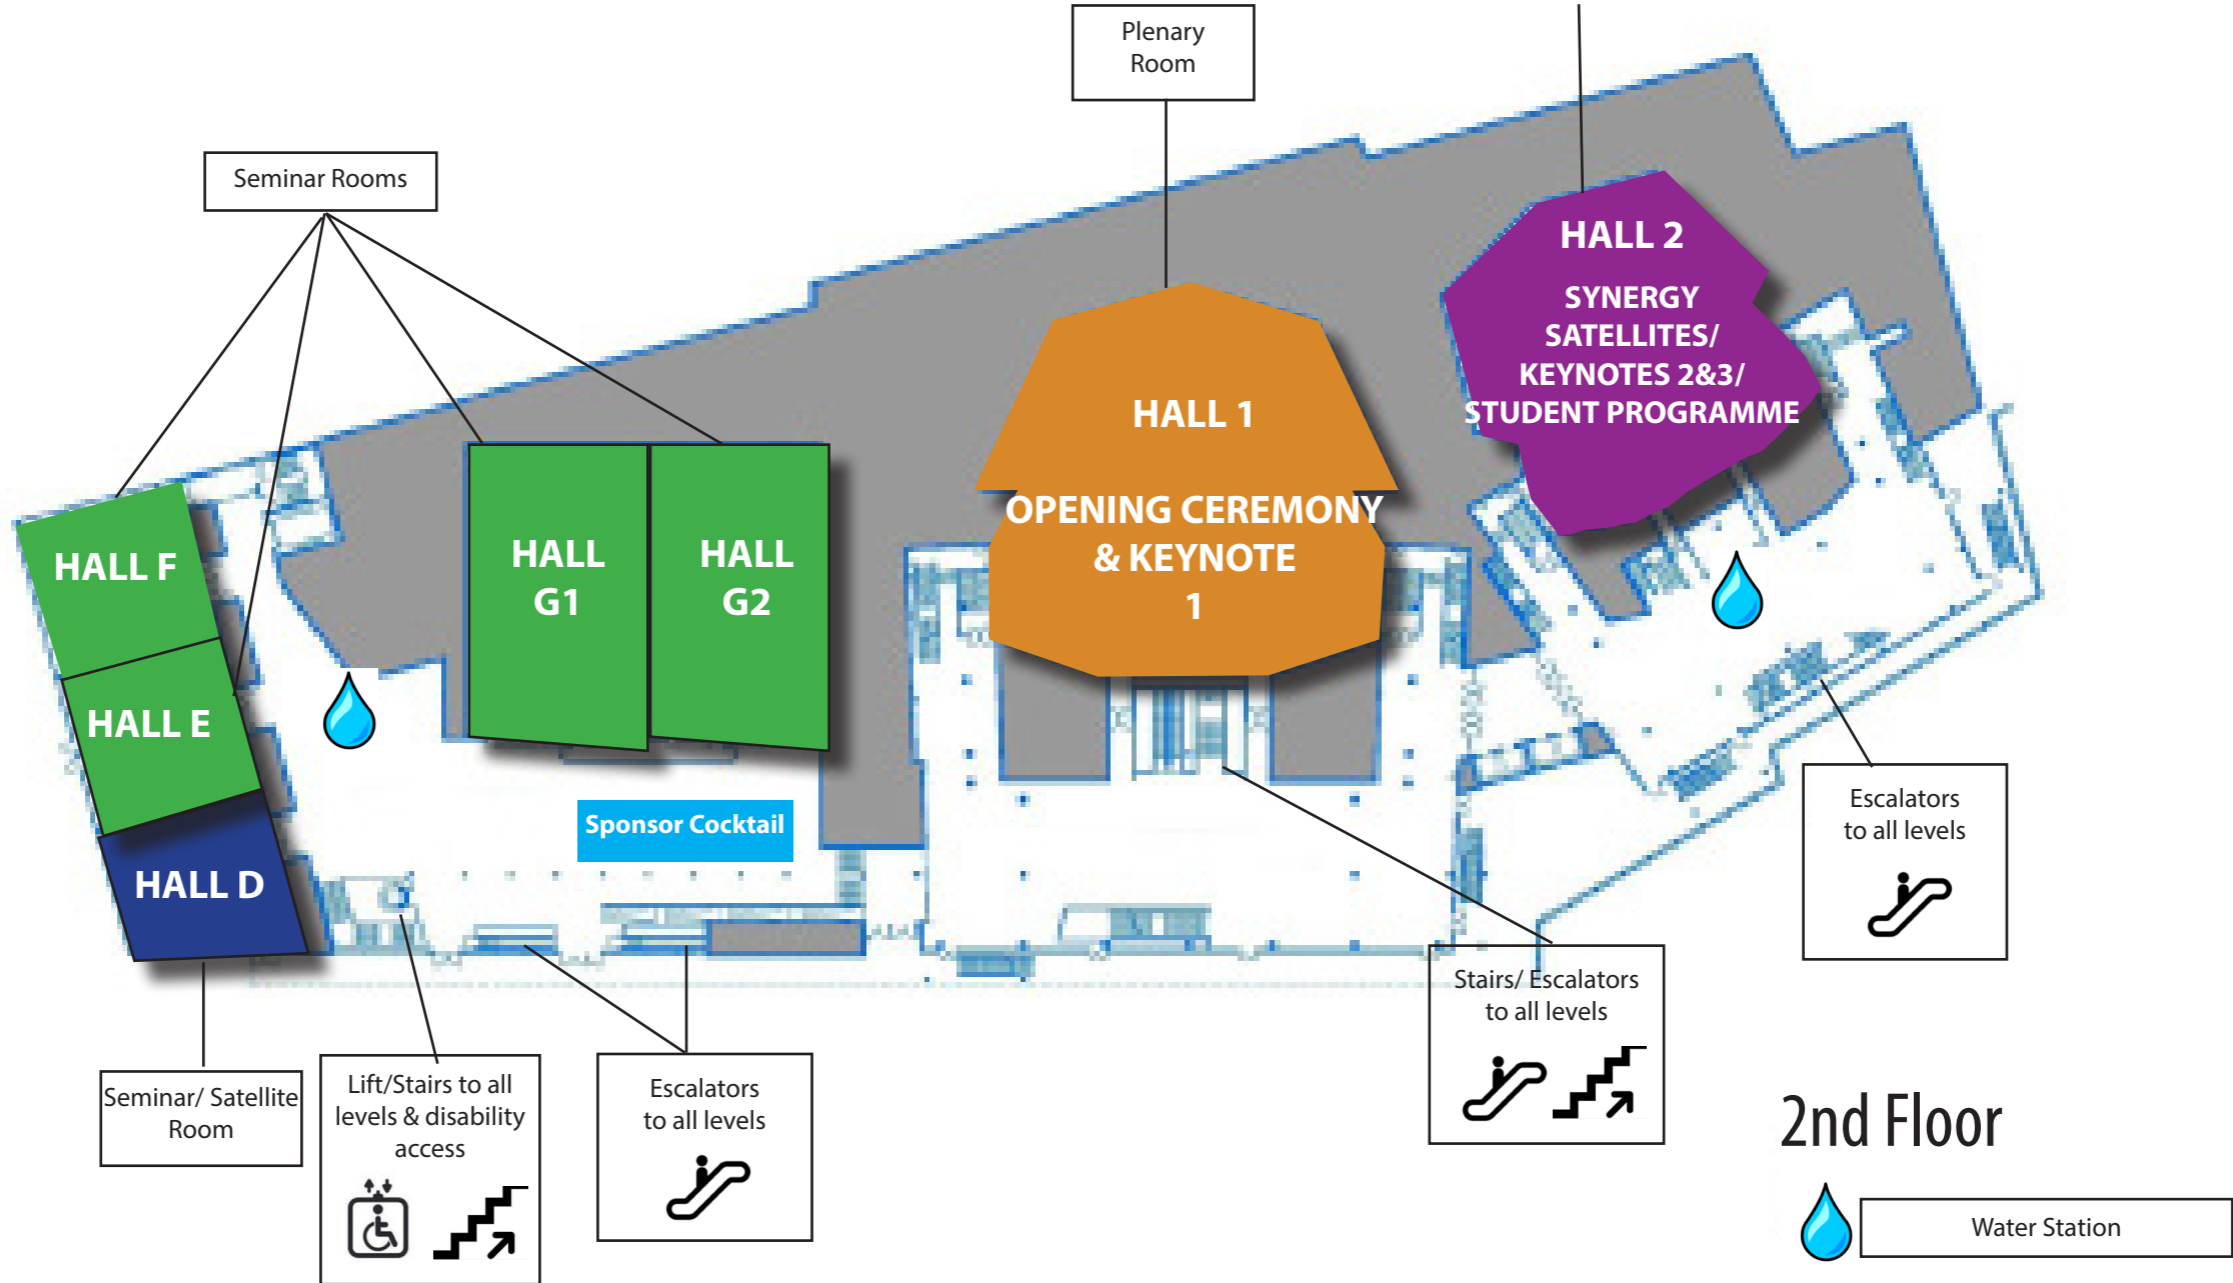

Hospitality suites and meeting rooms - Radisson Blu Hotel

Workshop Room

Seminar Room

HALL C1

HALL B

HALL A

- EAHP Board Room
- EAHP President's Suite
- EAHP Meeting Room

FOYER A-C

Escalators to all levels

Escalators/ Stairs to all levels

Lift/Stairs to all levels & disability access

HALL 8

HALL 7

Workshop Rooms

HALLS 11-15

FOYER

FOYER

Planten & Blomen

EAHP Staff Office

1st Floor

Water Station

2nd Floor