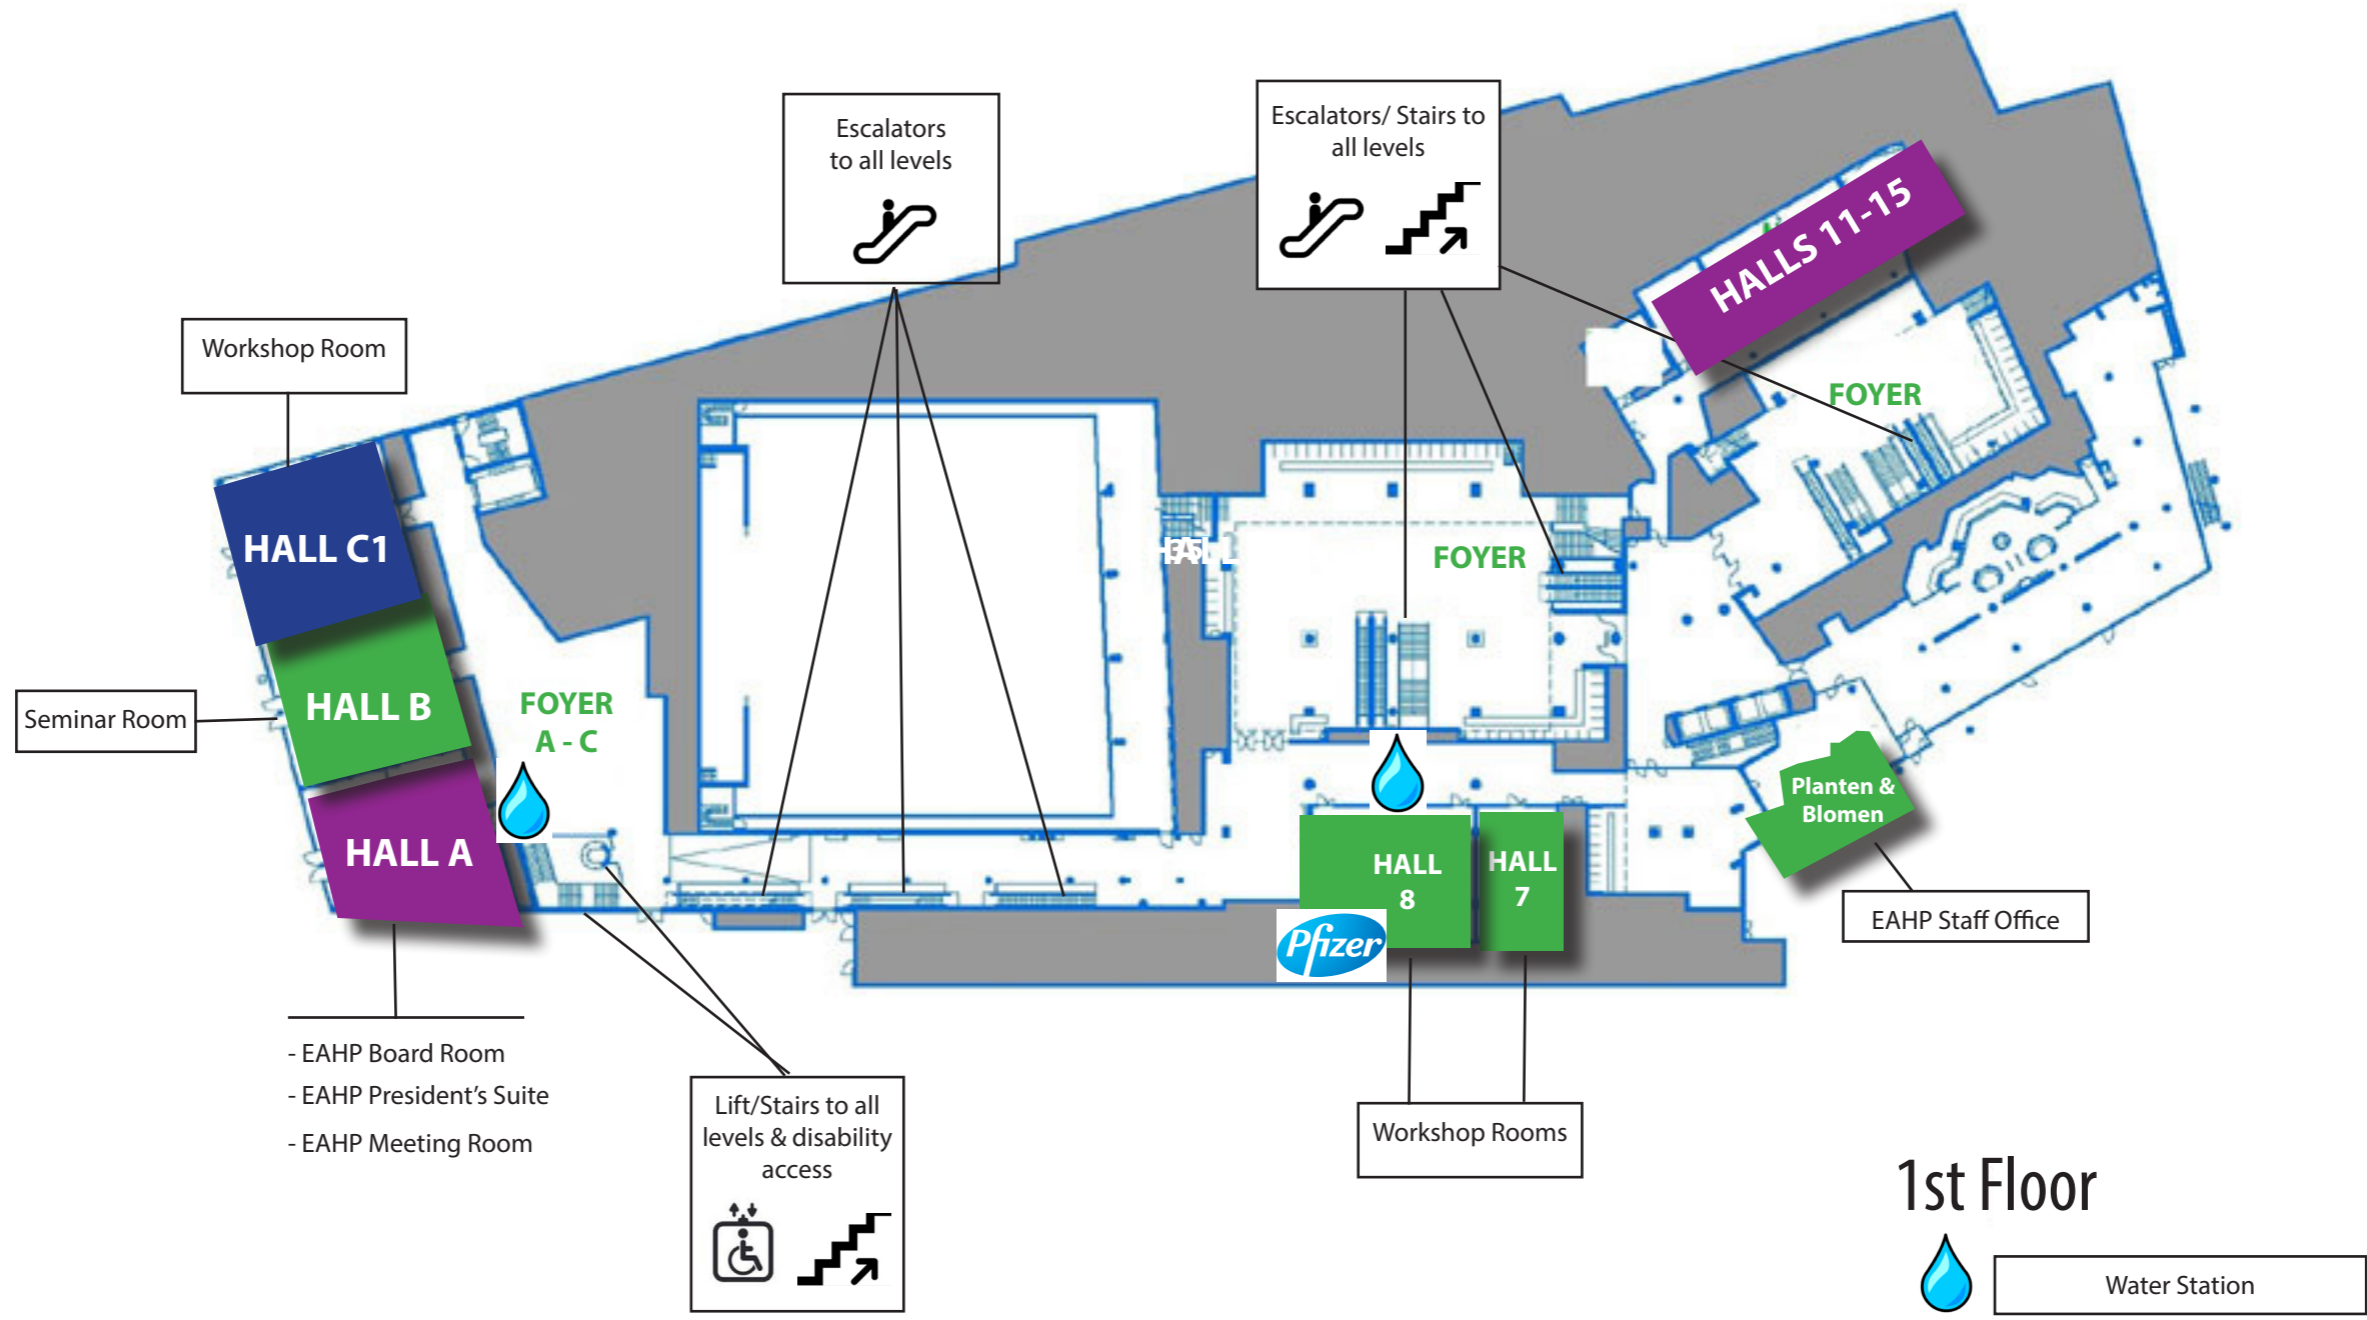

Hospitality suites and meeting rooms - Radisson Blu Hotel

Workshop Room

Seminar Room

HALL C1

HALL B

HALL A

- EAHP Board Room
- EAHP President's Suite
- EAHP Meeting Room

FOYER A-C

Escalators to all levels

Escalators/ Stairs to all levels

Lift/Stairs to all levels & disability access

HALL 8

HALL 7

Workshop Rooms

HALLS 11-15

FOYER

FOYER

Planten & Blomen

EAHP Staff Office

1st Floor

Water Station

2nd Floor